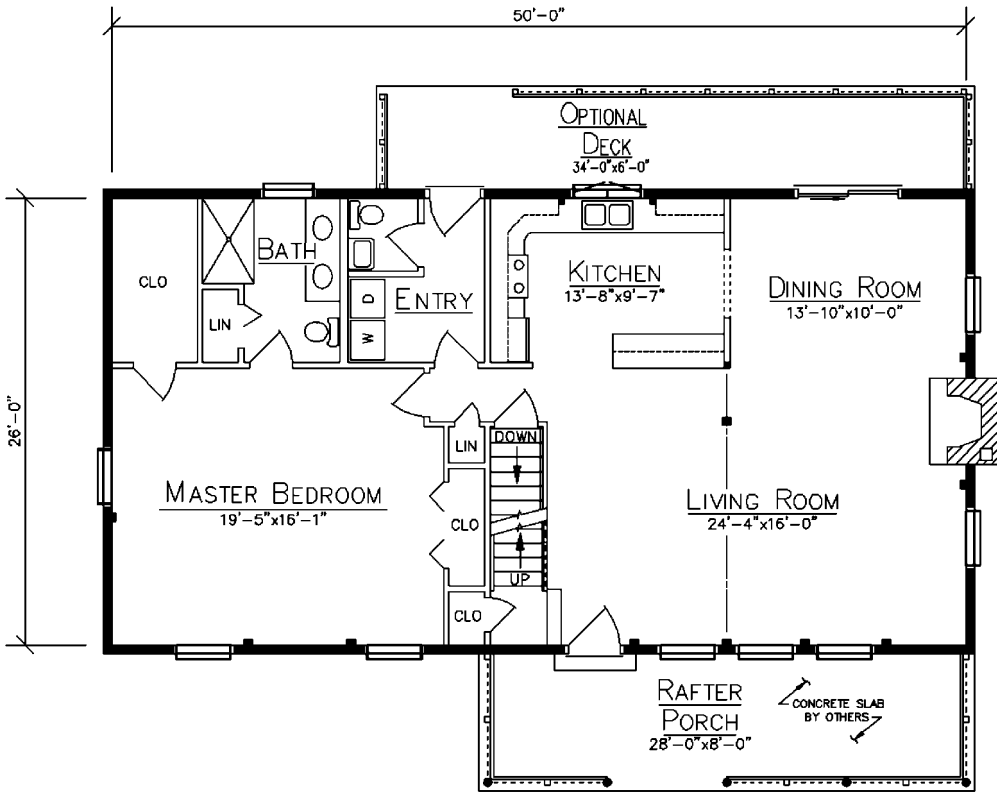

VANCOUVER

FLOOR PLAN

LOFT PLAN

Since 1923
Ward

CEDAR LOG HOMES
Log, Hybrid & Timber Homes
Our past. Your future.

P.O. Box 72
Houlton, ME 04730
800-341-1566
www.wardcedarloghomes.com

First Floor
1300 Sq. Ft.
Loft
667 Sq. Ft.

4 Bedrooms
2 1/2 Baths