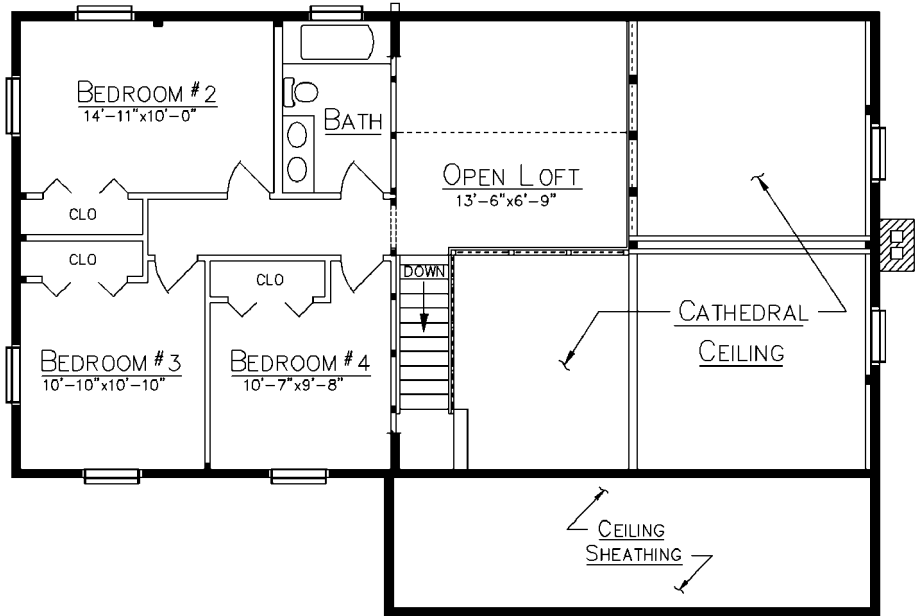

VANCOUVER

FLOOR PLAN

LOFT PLAN

Since 1923
Ward

CEDAR LOG HOMES
Log, Hybrid & Timber Homes
Our past. Your future.

P.O. Box 72
Houlton, ME 04730
800-341-1566
www.wardcedarloghomes.com

First Floor
1300 Sq. Ft.
Loft
667 Sq. Ft.

4 Bedrooms
2 1/2 Baths