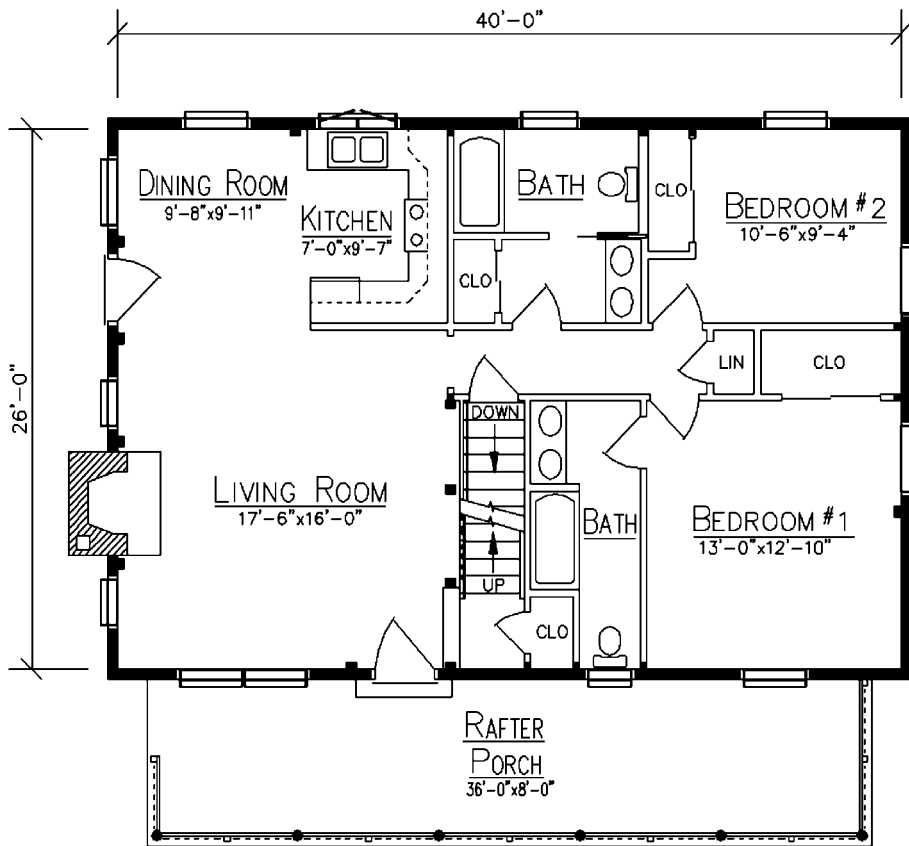

STILLWATER

Since 1923
Ward
CEDAR LOG HOMES
 Log, Hybrid & Timber Homes
Our past. Your future.

First Floor
 1040 Sq. Ft.
Loft
 440 Sq. Ft.

 4 Bedrooms
 3 Baths

P.O. Box 72
Houlton, ME 04730
800-341-1566
www.wardcedarloghomes.com

FLOOR PLAN

LOFT PLAN