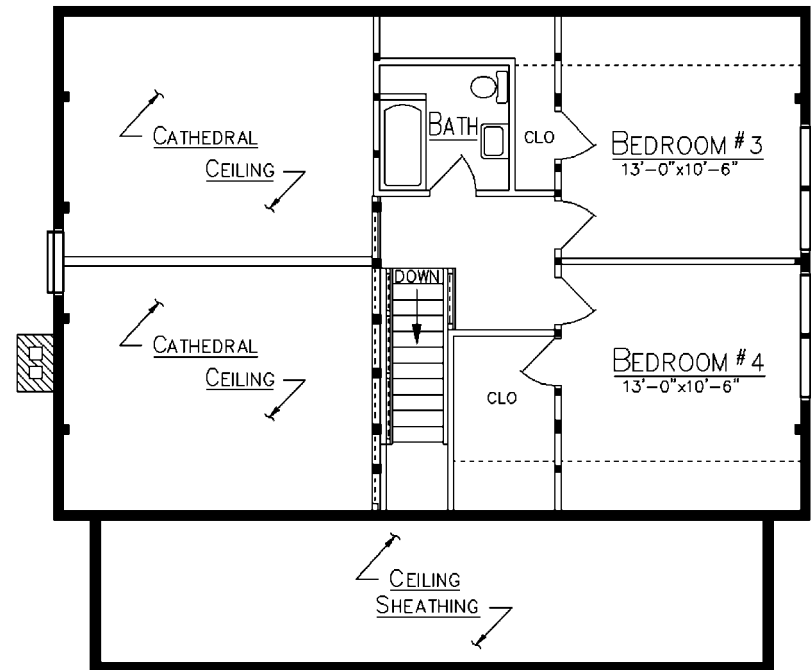

STILLWATER

Since 1923
Ward
CEDAR LOG HOMES
 Log, Hybrid & Timber Homes
Our past. Your future.

First Floor
 1040 Sq. Ft.
Loft
 440 Sq. Ft.

 4 Bedrooms
 3 Baths

P.O. Box 72
Houlton, ME 04730
800-341-1566
www.wardcedarloghomes.com

FLOOR PLAN

LOFT PLAN