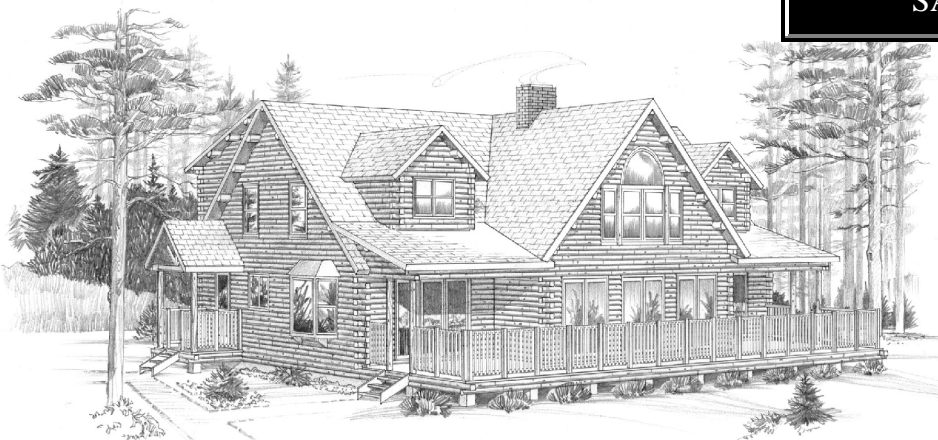

SAVANNAH

FLOOR PLAN

LOFT PLAN

First Floor
2040 Sq. Ft.
Loft
1360 Sq. Ft.

4 Bedrooms
2 1/2 Baths

Since 1923
Ward
CEDAR LOG HOMES
Log, Hybrid & Timber Homes
Our past. Your future.

P.O. Box 72
Houlton, ME 04730
800-341-1566
www.wardcedarloghomes.com