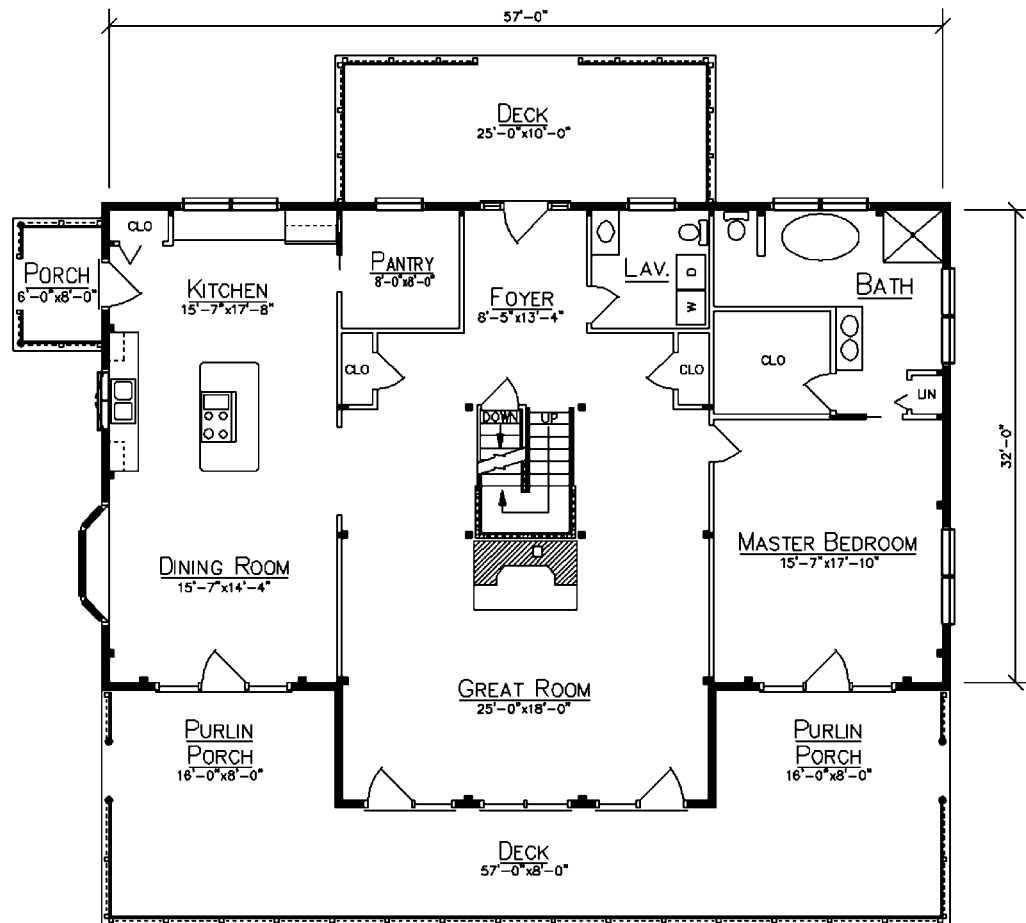

SAVANNAH

FLOOR PLAN

LOFT PLAN

First Floor
2040 Sq. Ft.
Loft
1360 Sq. Ft.

4 Bedrooms
2 1/2 Baths

Since 1923
Ward
CEDAR LOG HOMES
Log, Hybrid & Timber Homes
Our past. Your future.

P.O. Box 72
Houlton, ME 04730
800-341-1566
www.wardcedarloghomes.com