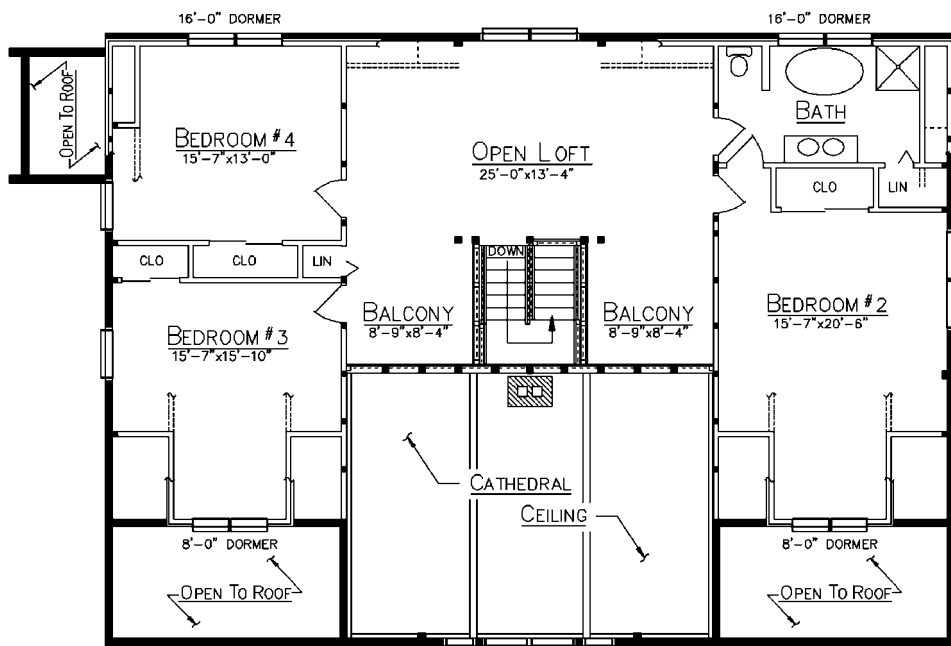

SAVANNAH

FLOOR PLAN

LOFT PLAN

First Floor
2040 Sq. Ft.
Loft
1360 Sq. Ft.

4 Bedrooms
2 1/2 Baths

Since 1923
Ward
CEDAR LOG HOMES
Log, Hybrid & Timber Homes
Our past. Your future.

P.O. Box 72
Houlton, ME 04730
800-341-1566
www.wardcedarloghomes.com