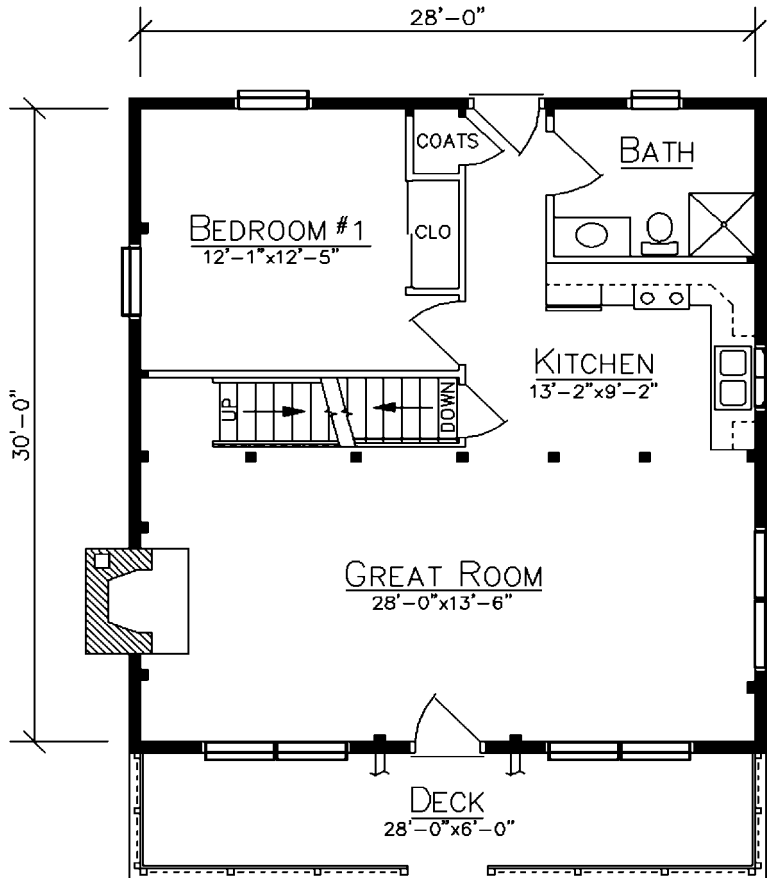

RIVERTON

Since 1923
Ward
CEDAR LOG HOMES
Log, Hybrid & Timber Homes
Our past. Your future.

P.O. Box 72
Houlton, ME 04730
800-341-1566
www.wardcedarloghomes.com

FLOOR PLAN

LOFT PLAN

First Floor
896 Sq. Ft.
Loft
265 Sq. Ft.

2 Bedrooms
1 Bath