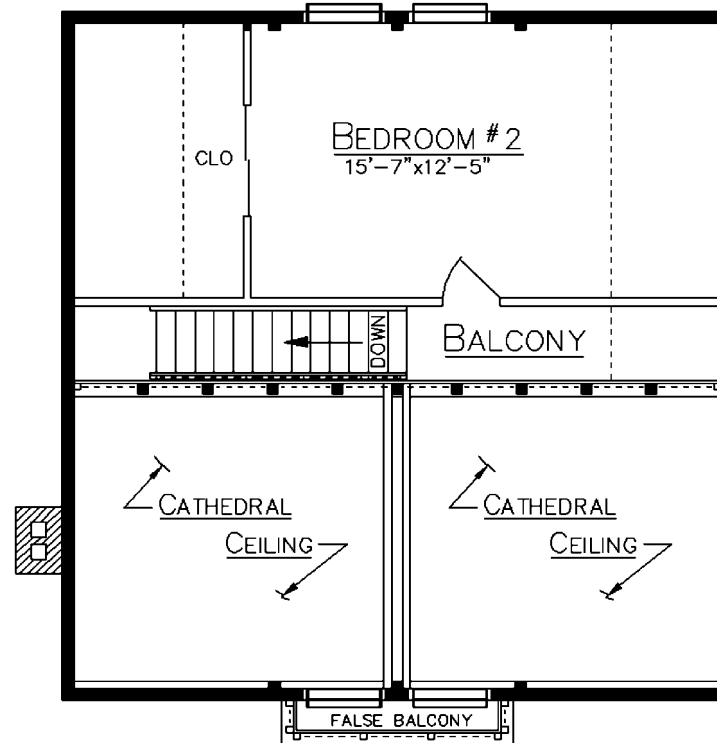

RIVERTON

Since 1923
Ward
CEDAR LOG HOMES
Log, Hybrid & Timber Homes
Our past. Your future.

P.O. Box 72
Houlton, ME 04730
800-341-1566
www.wardcedarloghomes.com

FLOOR PLAN

LOFT PLAN

First Floor
896 Sq. Ft.
Loft
265 Sq. Ft.

2 Bedrooms
1 Bath