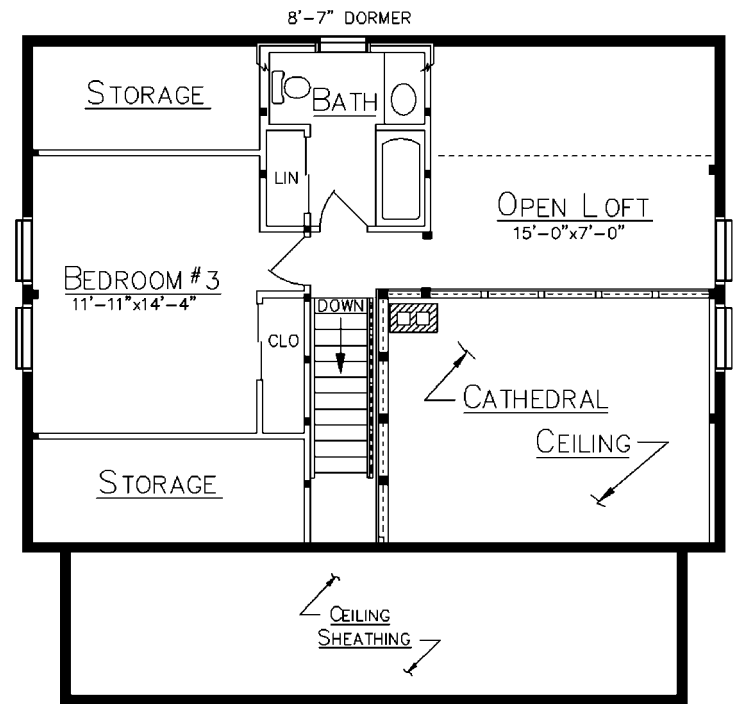

LEXINGTON

FLOOR PLAN

First Floor
 936 Sq. Ft.
Loft
 450 Sq. Ft.
 3 Bedrooms
 2 Baths

LOFT PLAN