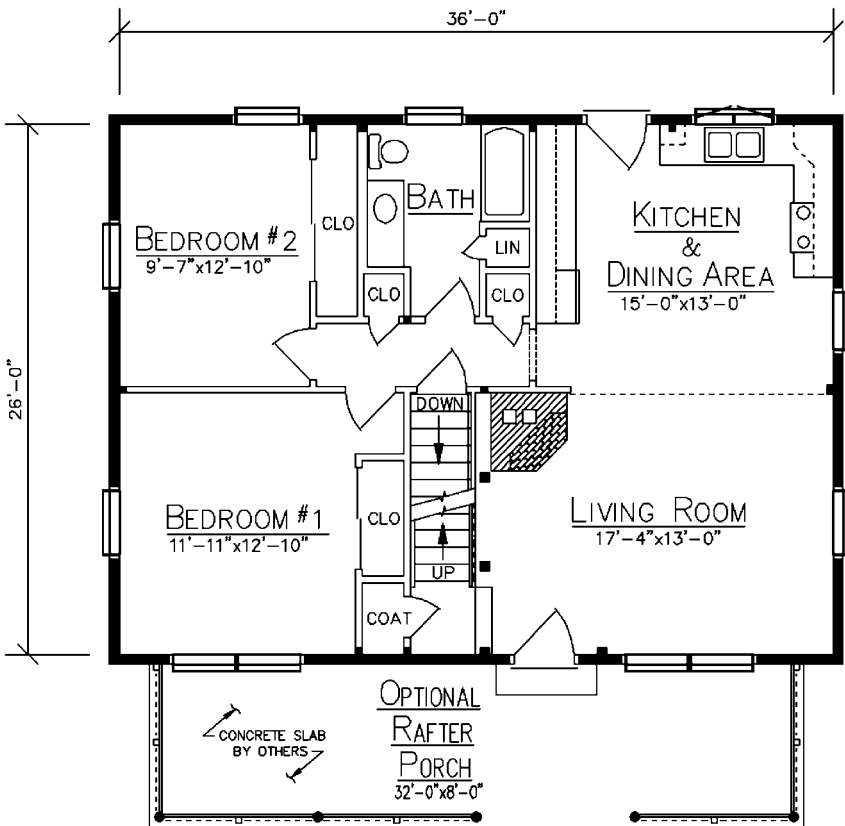

LEXINGTON

FLOOR PLAN

First Floor
 936 Sq. Ft.
Loft
 450 Sq. Ft.
 3 Bedrooms
 2 Baths

LOFT PLAN