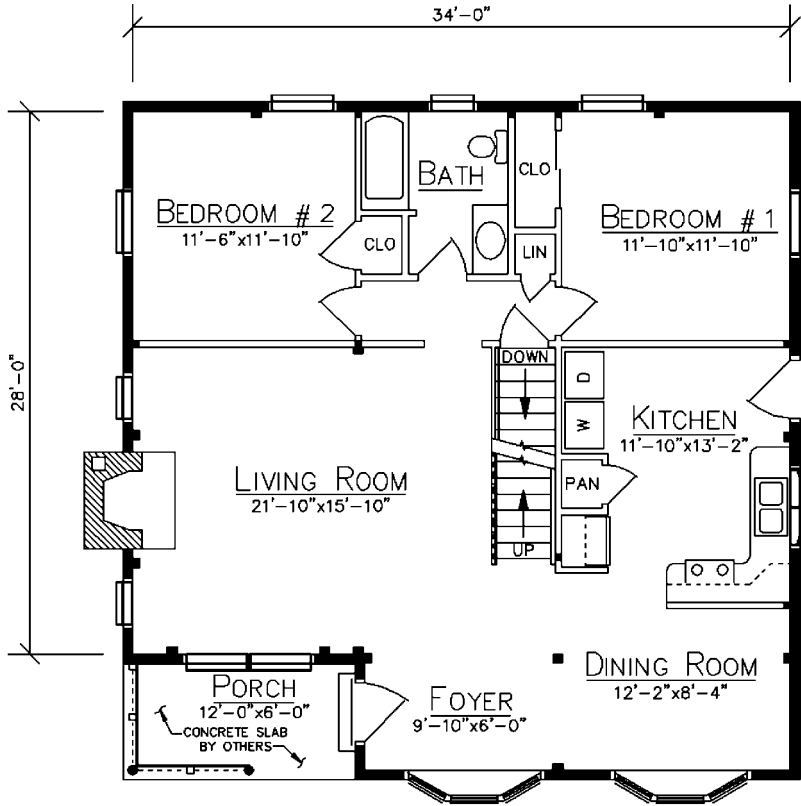

KINGSWOOD

Since 1923
Ward
CEDAR LOG HOMES
 Log, Hybrid & Timber Homes
Our past. Your future.

P.O. Box 72
Houlton, ME 04730
800-341-1566
www.wardcedarloghomes.com

First Floor
 1084 Sq. Ft.
Loft
 520 Sq. Ft.

3 Bedrooms
2 Baths

FLOOR PLAN

LOFT PLAN