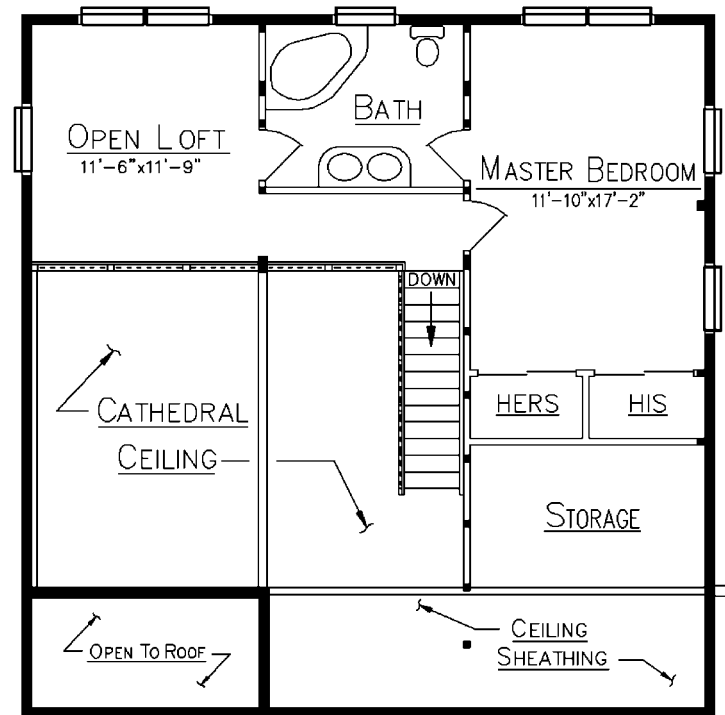

KINGSWOOD

Since 1923
Ward
CEDAR LOG HOMES
 Log, Hybrid & Timber Homes
Our past. Your future.

P.O. Box 72
Houlton, ME 04730
800-341-1566
www.wardcedarloghomes.com

First Floor
 1084 Sq. Ft.
Loft
 520 Sq. Ft.

3 Bedrooms
2 Baths

FLOOR PLAN

LOFT PLAN