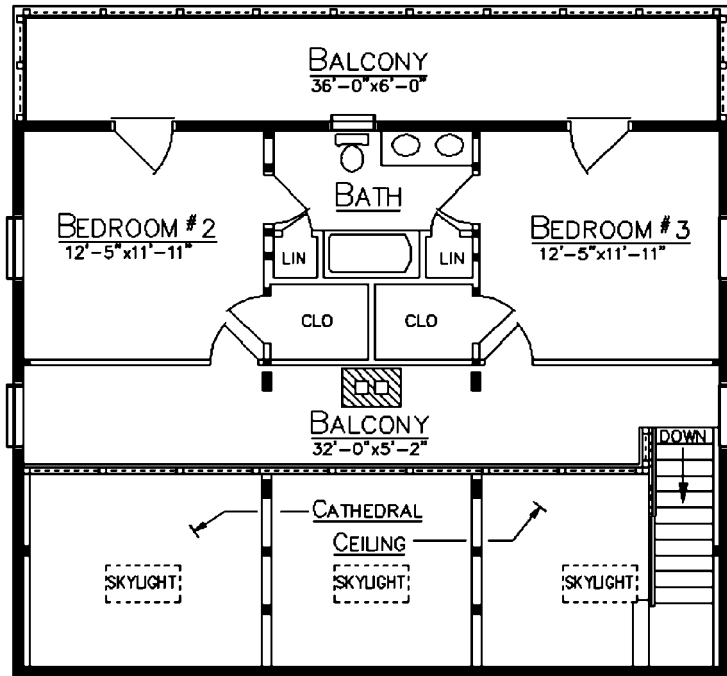

HICKORY

FLOOR PLAN

LOFT PLAN

First Floor
 1008 Sq. Ft.
Loft
 636 Sq. Ft.
 3 Bedrooms
 2 Baths

CEDAR LOG HOMES
 Log, Hybrid & Timber Homes
Our past. Your future.

P.O. Box 72
 Houlton, ME 04730

800-341-1566

www.wardcedarloghomes.com