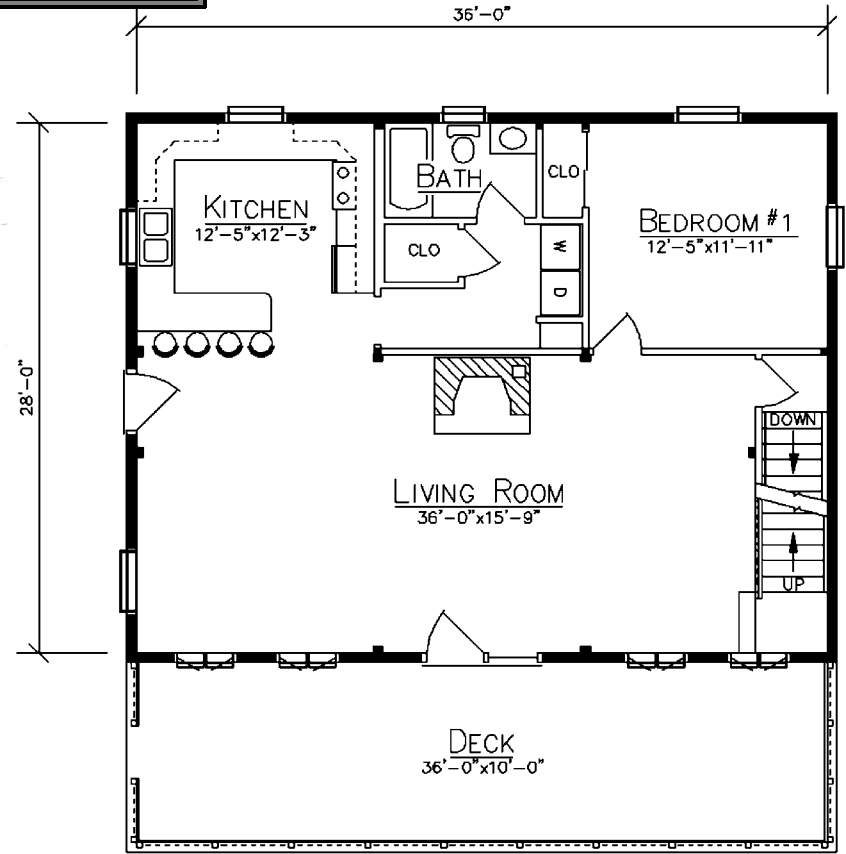

HICKORY

FLOOR PLAN

LOFT PLAN

First Floor
 1008 Sq. Ft.
Loft
 636 Sq. Ft.
 3 Bedrooms
 2 Baths

CEDAR LOG HOMES
 Log, Hybrid & Timber Homes
Our past. Your future.

P.O. Box 72
 Houlton, ME 04730

800-341-1566

www.wardcedarloghomes.com