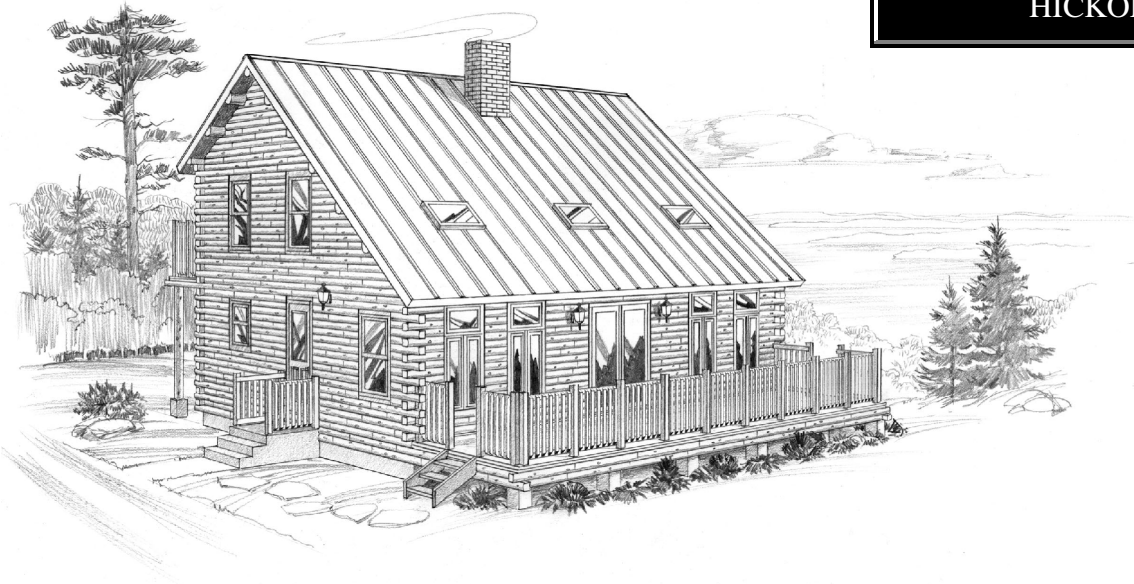

HICKORY

FLOOR PLAN

LOFT PLAN

First Floor
 1008 Sq. Ft.
Loft
 636 Sq. Ft.
 3 Bedrooms
 2 Baths

CEDAR LOG HOMES
 Log, Hybrid & Timber Homes
Our past. Your future.

P.O. Box 72
 Houlton, ME 04730

800-341-1566

www.wardcedarloghomes.com