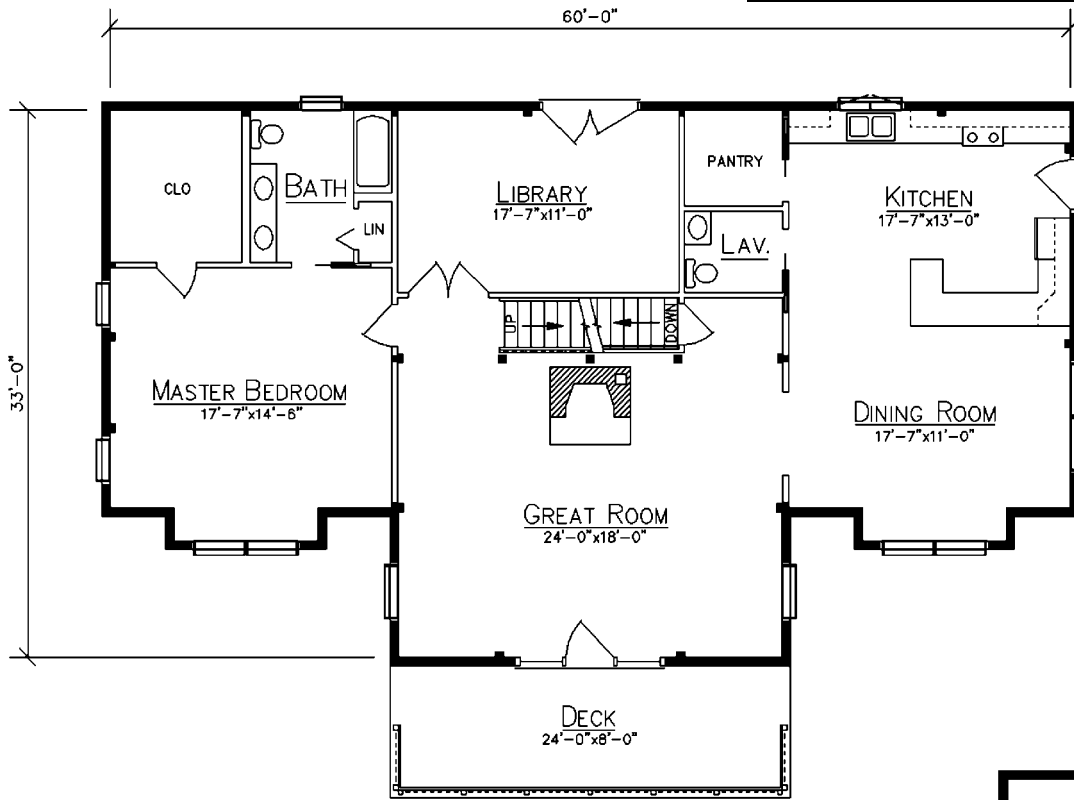

HEARTWOOD

FLOOR PLAN

Ward
 Since 1923
CEDAR LOG HOMES
 Log, Hybrid & Timber Homes
Our past. Your future.

P.O. Box 72
 Houlton, ME 04730
 800-341-1566
 www.wardcedarloghomes.com

First Floor
 1694 Sq. Ft.
Loft
 810 Sq. Ft.
 3 Bedrooms
 2 1/2 Baths

LOFT PLAN