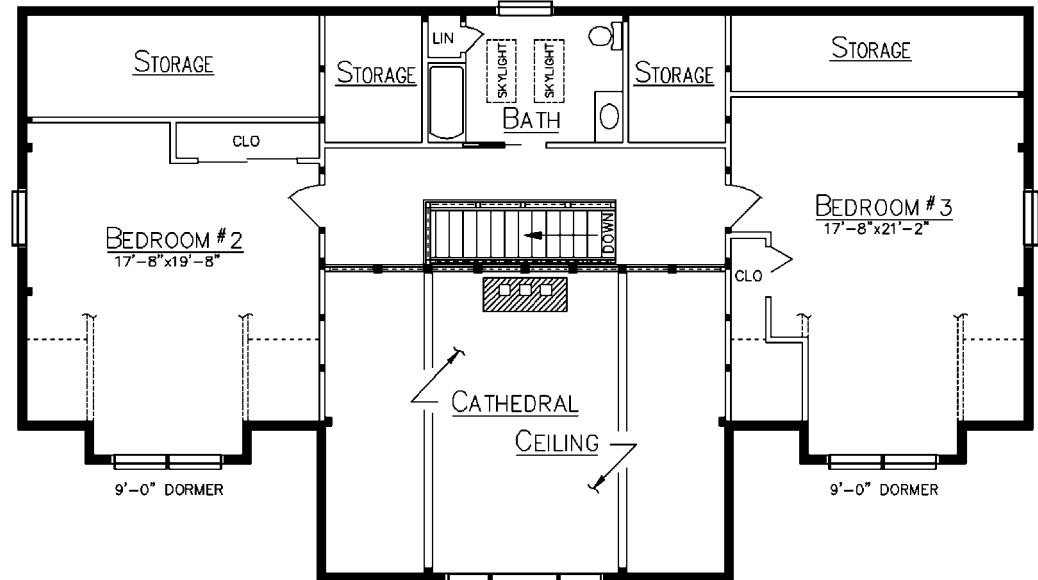

HEARTWOOD

FLOOR PLAN

Ward
 Since 1923
CEDAR LOG HOMES
 Log, Hybrid & Timber Homes
Our past. Your future.

P.O. Box 72
 Houlton, ME 04730
 800-341-1566
 www.wardcedarloghomes.com

First Floor
 1694 Sq. Ft.
Loft
 810 Sq. Ft.
 3 Bedrooms
 2 1/2 Baths

LOFT PLAN