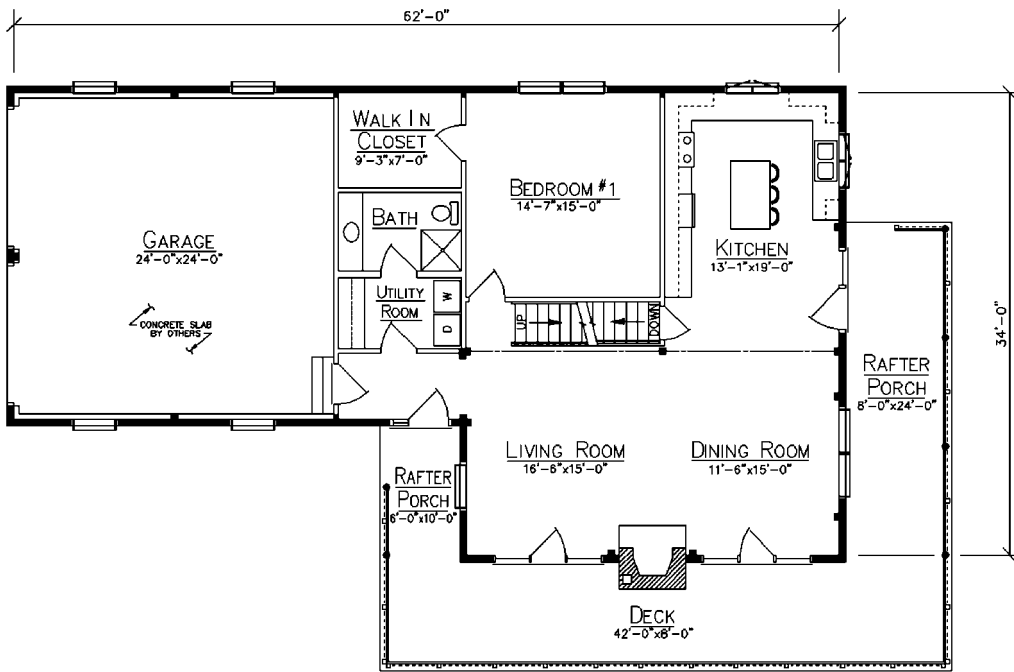

GEORGETOWN

FLOOR PLAN

LOFT PLAN

Ward Since 1923
CEDAR LOG HOMES
 Log, Hybrid & Timber Homes
Our past. Your future.

P.O. Box 72
 Houlton, ME 04730
 800-341-1566
www.wardcedarloghomes.com

First Floor
 1185 Sq. Ft.
Loft
 315 Sq. Ft.

2 Bedrooms
1 Bath