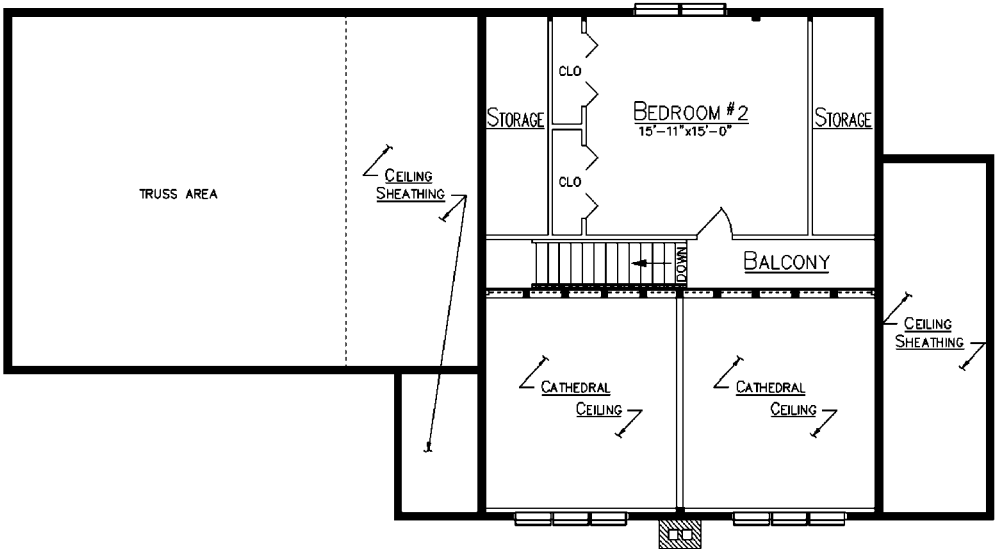

GEORGETOWN

FLOOR PLAN

LOFT PLAN

Ward Since 1923
CEDAR LOG HOMES
 Log, Hybrid & Timber Homes
Our past. Your future.

P.O. Box 72
 Houlton, ME 04730
 800-341-1566
www.wardcedarloghomes.com

First Floor
 1185 Sq. Ft.
Loft
 315 Sq. Ft.

2 Bedrooms
1 Bath