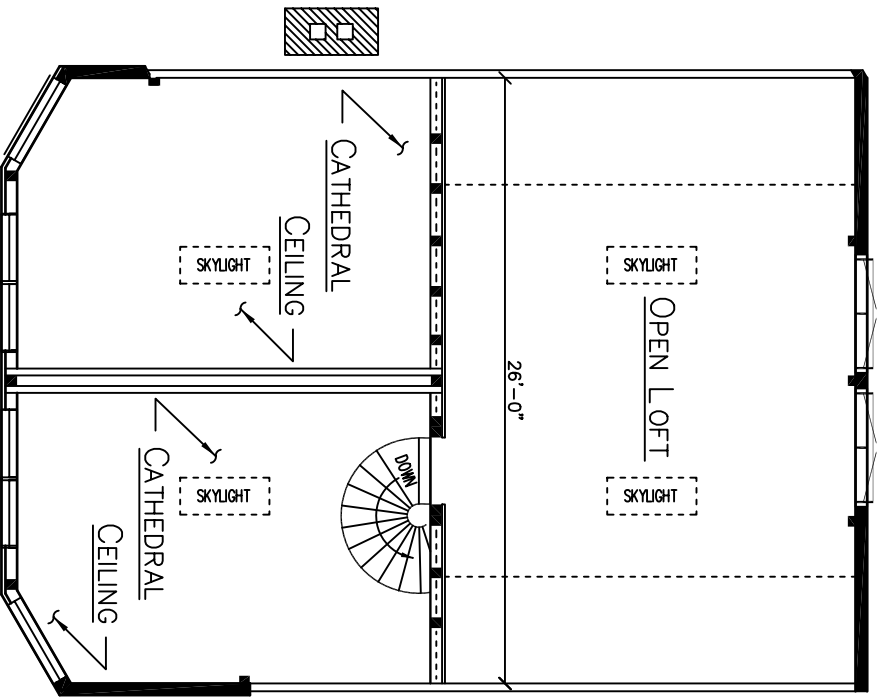

EAST GRAND

FLOOR PLAN

Ward Since 1923
 CEDAR LOG HOMES
 Our part. Your future.
 P.O. BOX 72
 HOULTON, ME 04730
 800-341-1566

COMFORT SYSTEM 5

EAST GRAND

ELEVATION 'A'

LOFT PLAN

CEDAR LOG HOMES