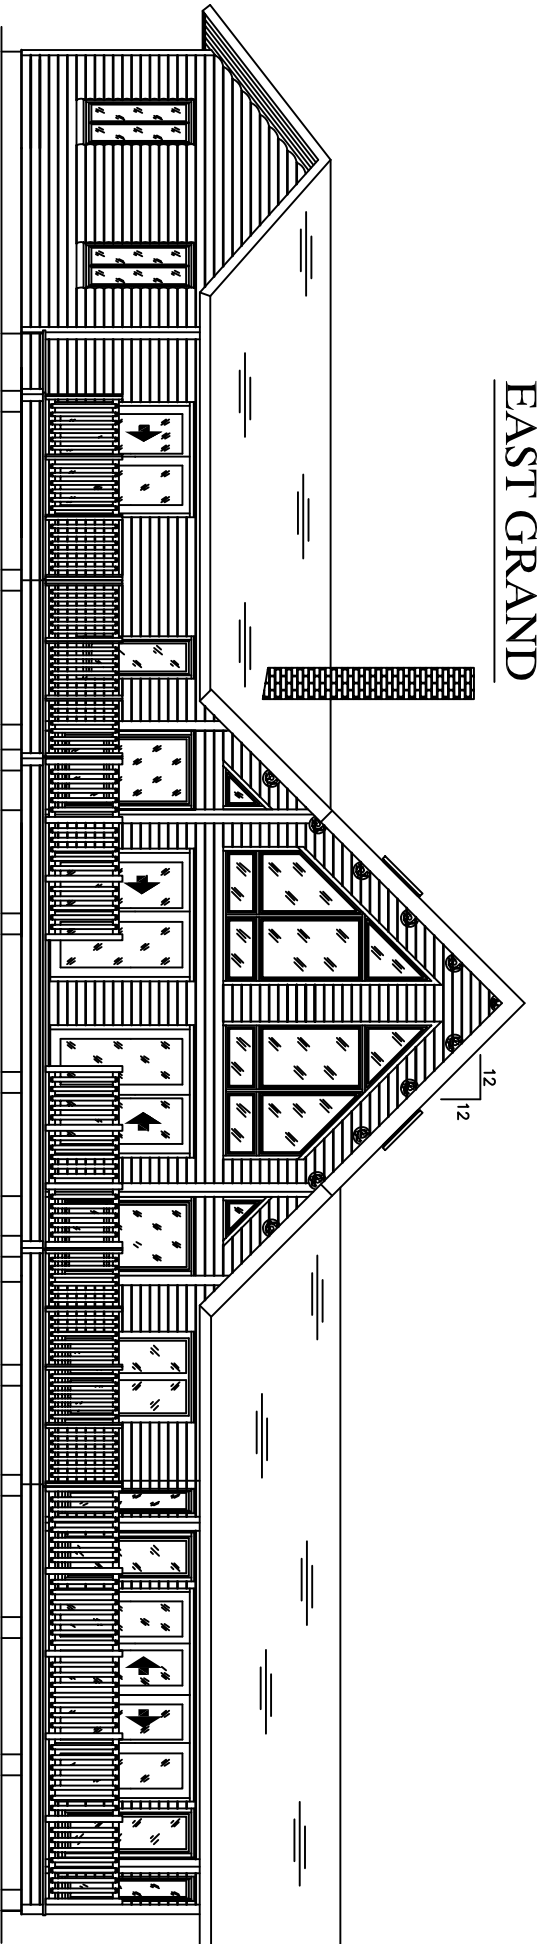

EAST GRAND

FLOOR PLAN

Ward Since 1923
 CEDAR LOG HOMES
 Our part. Your future.
 P.O. BOX 72
 HOULTON, ME 04730
 800-341-1566

COMFORT SYSTEM 5

EAST GRAND

ELEVATION 'A'

LOFT PLAN

CEDAR LOG HOMES