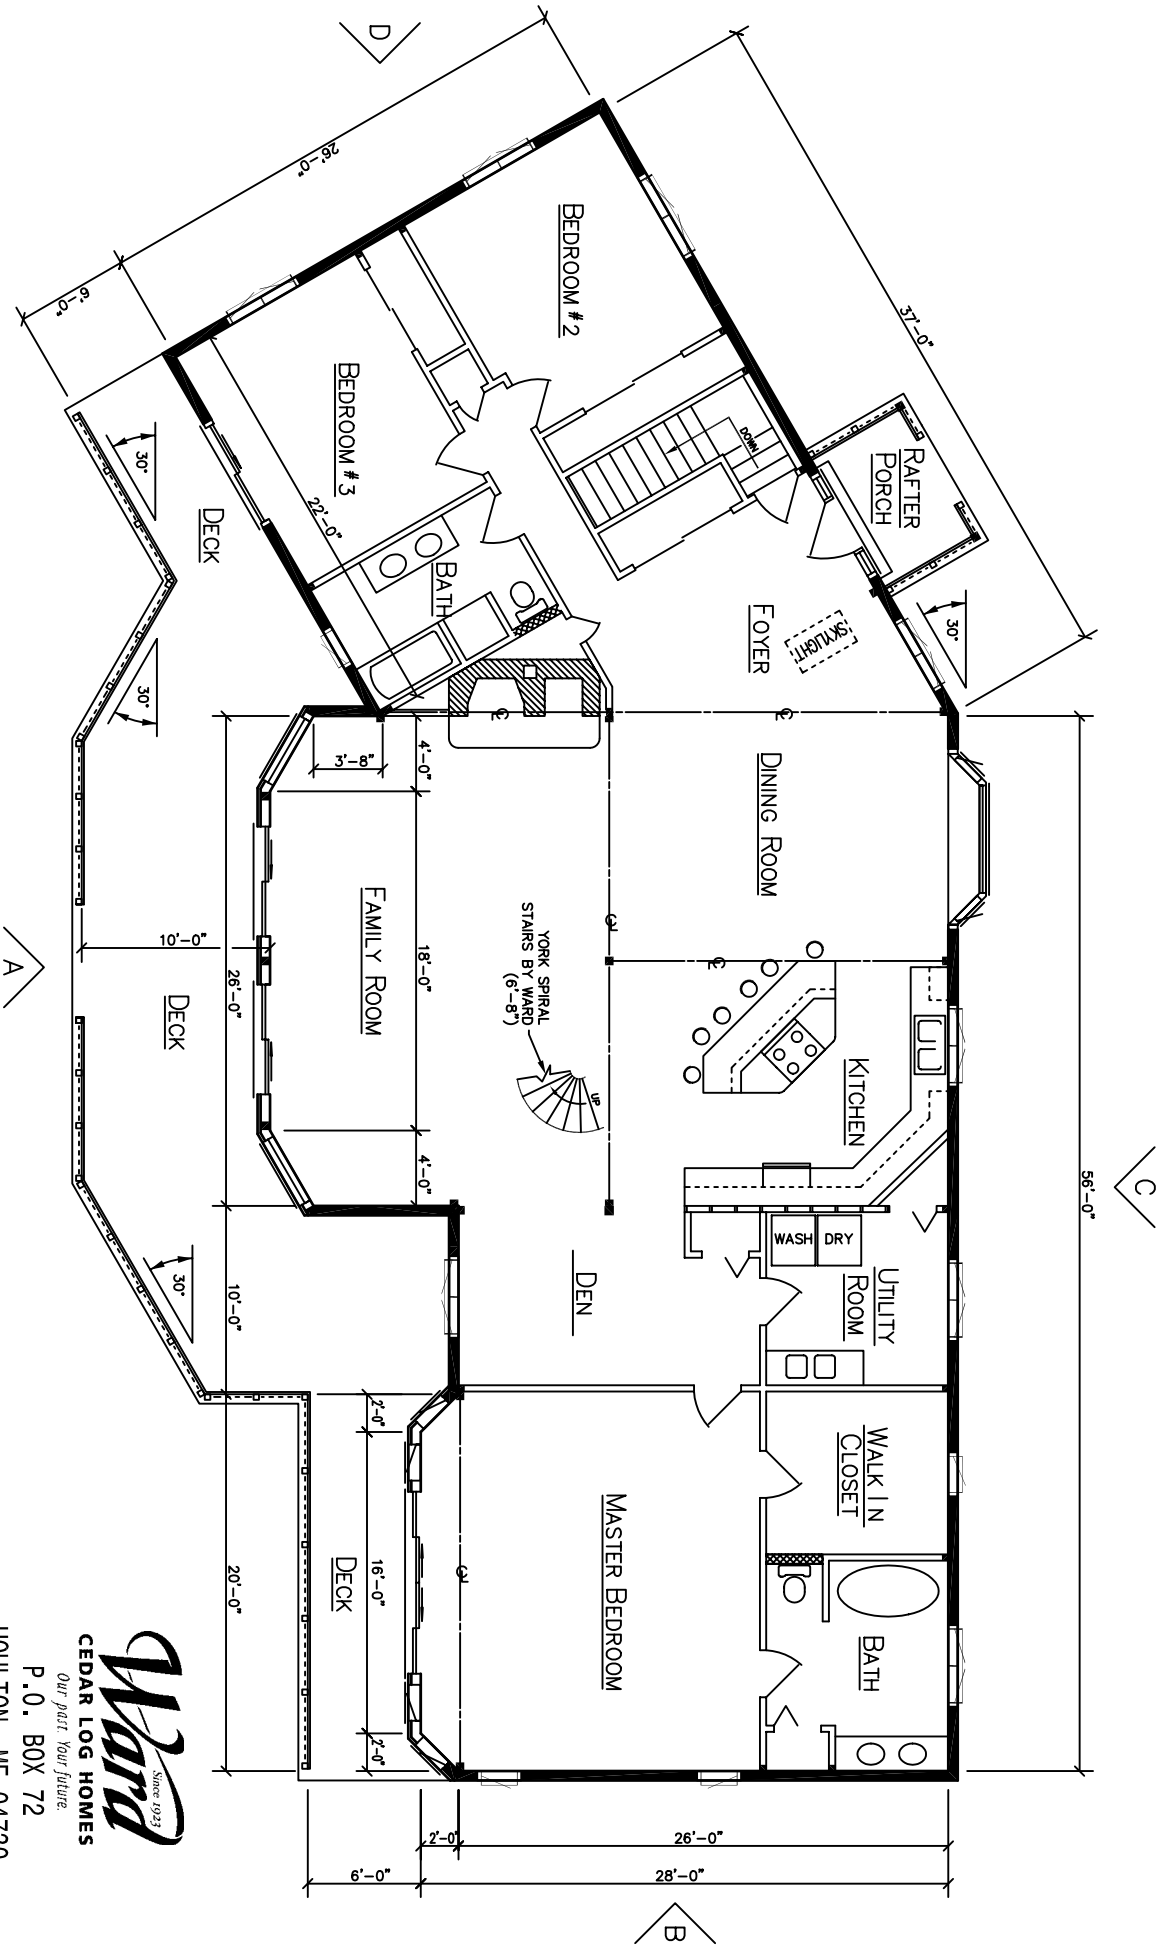

EAST GRAND

FLOOR PLAN

Ward Since 1923
 CEDAR LOG HOMES
 Our part. Your future.
 P.O. BOX 72
 HOULTON, ME 04730
 800-341-1566

COMFORT SYSTEM 5

EAST GRAND

ELEVATION 'A'

LOFT PLAN

CEDAR LOG HOMES