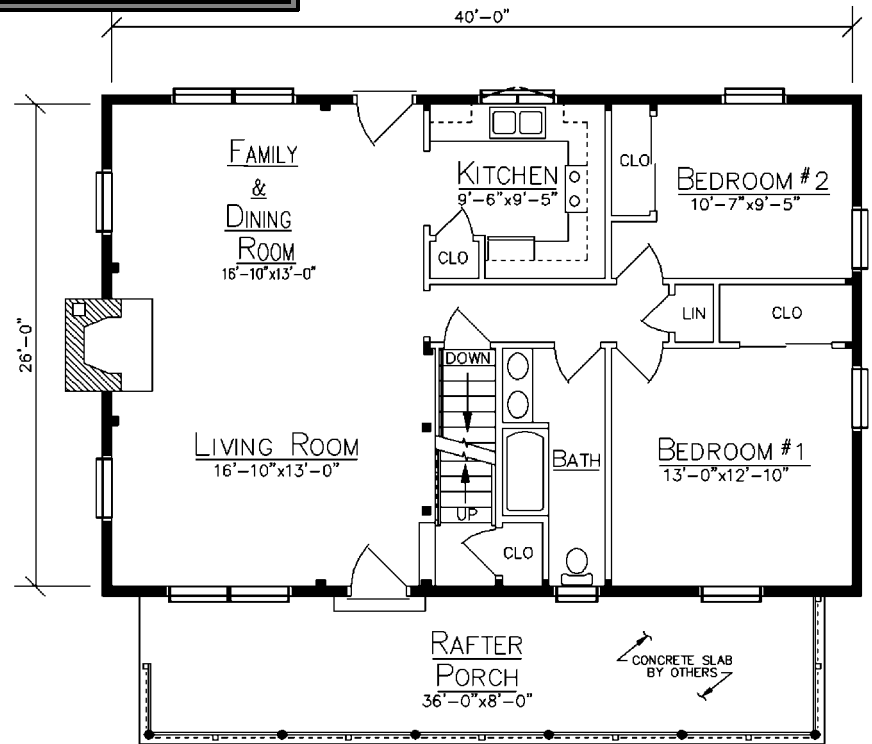

DECATUR

FLOOR PLAN

LOFT PLAN

First Floor
1040 Sq. Ft.
Loft
307 Sq. Ft.

3 Bedrooms
2 Baths

Since 1923
Ward
CEDAR LOG HOMES
Log, Hybrid & Timber Homes
Our past. Your future.

P.O. Box 72
Houlton, ME 04730
800-341-1566
www.wardcedarloghomes.com