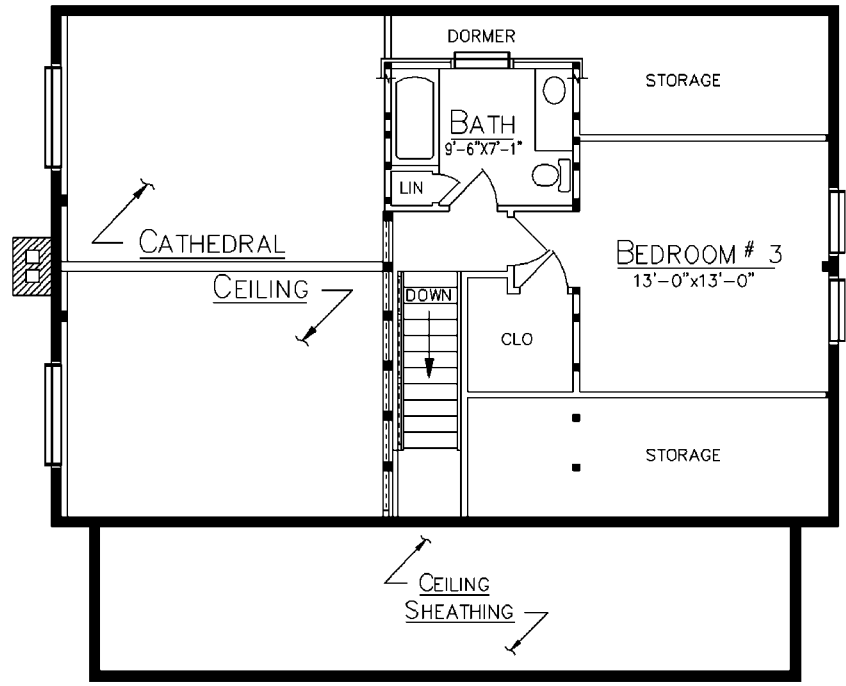

DECATUR

FLOOR PLAN

LOFT PLAN

First Floor
1040 Sq. Ft.
Loft
307 Sq. Ft.

3 Bedrooms
2 Baths

Since 1923
Ward
CEDAR LOG HOMES
Log, Hybrid & Timber Homes
Our past. Your future.

P.O. Box 72
Houlton, ME 04730
800-341-1566
www.wardcedarloghomes.com