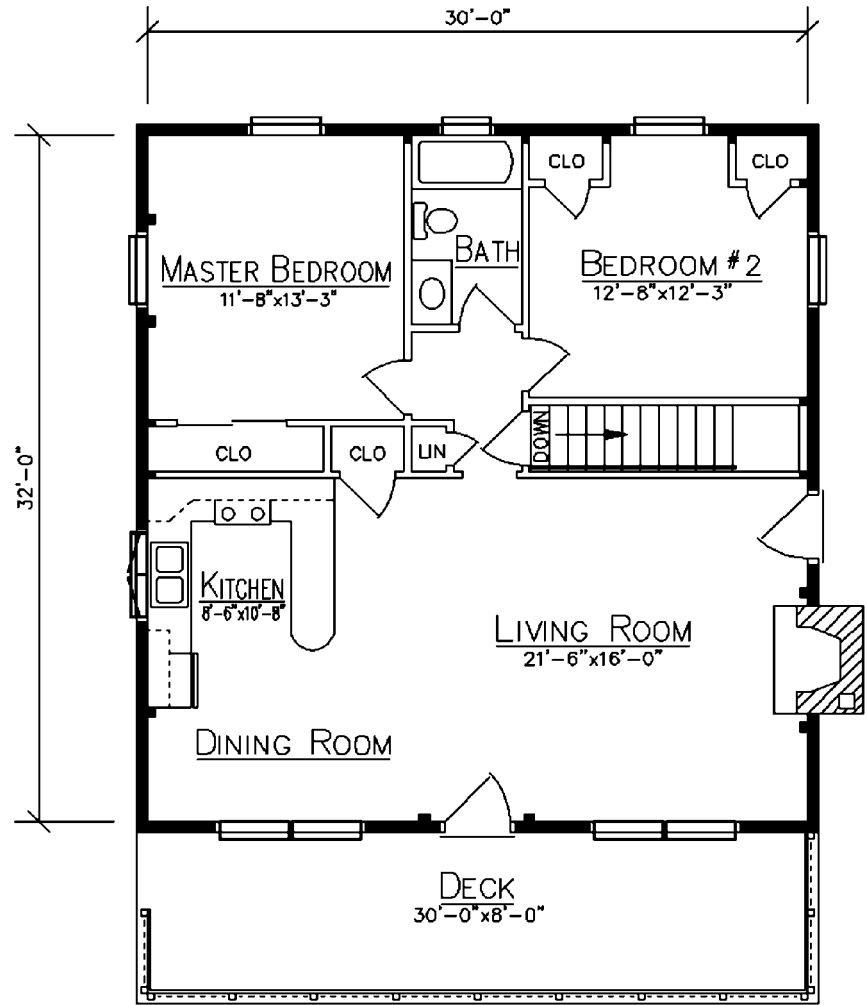

BRETTON WOODS

Since 1923
Ward
CEDAR LOG HOMES
 Log, Hybrid & Timber Homes
Our past. Your future.

P.O. Box 72
Houlton, ME 04730
800-341-1566

www.wardcedarloghomes.com

First Floor
 960 Sq. Ft.
 2 Bedrooms
 1 Bath

FLOOR PLAN