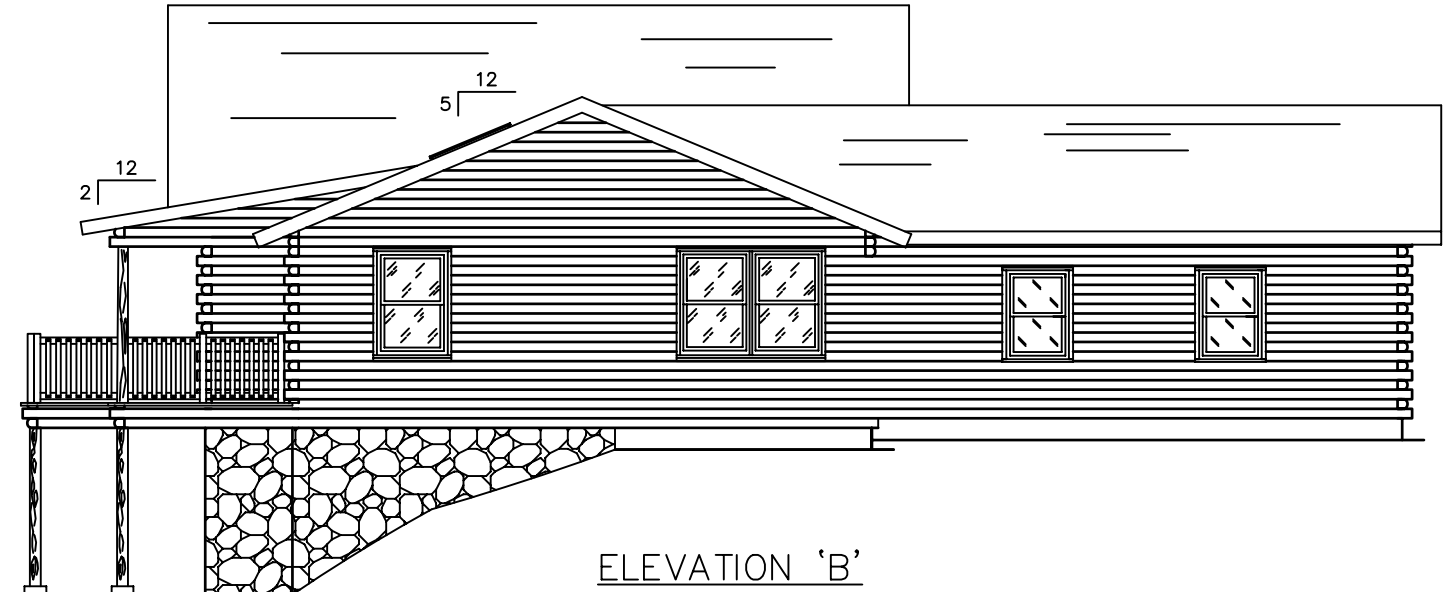

SEBAGO LAKE

Ward
 Since 1923
CEDAR LOG HOMES

Our past. Your future.
 P.O. BOX 72
 HOULTON, ME 04730
 800-341-1566

FLOOR PLAN

SEBAGO LAKE

ELEVATION 'A'

Since 1923
Ward
CEDAR LOG HOMES
Our past. Your future.
P.O. BOX 72
HOULTON, ME 04730
800-341-1566

ELEVATION 'B'

SEBAGO LAKE

ELEVATION 'C'

Ward
Since 1923
CEDAR LOG HOMES
Our past. Your future.
P.O. BOX 72
HOULTON, ME 04730
800-341-1566

ELEVATION 'D'