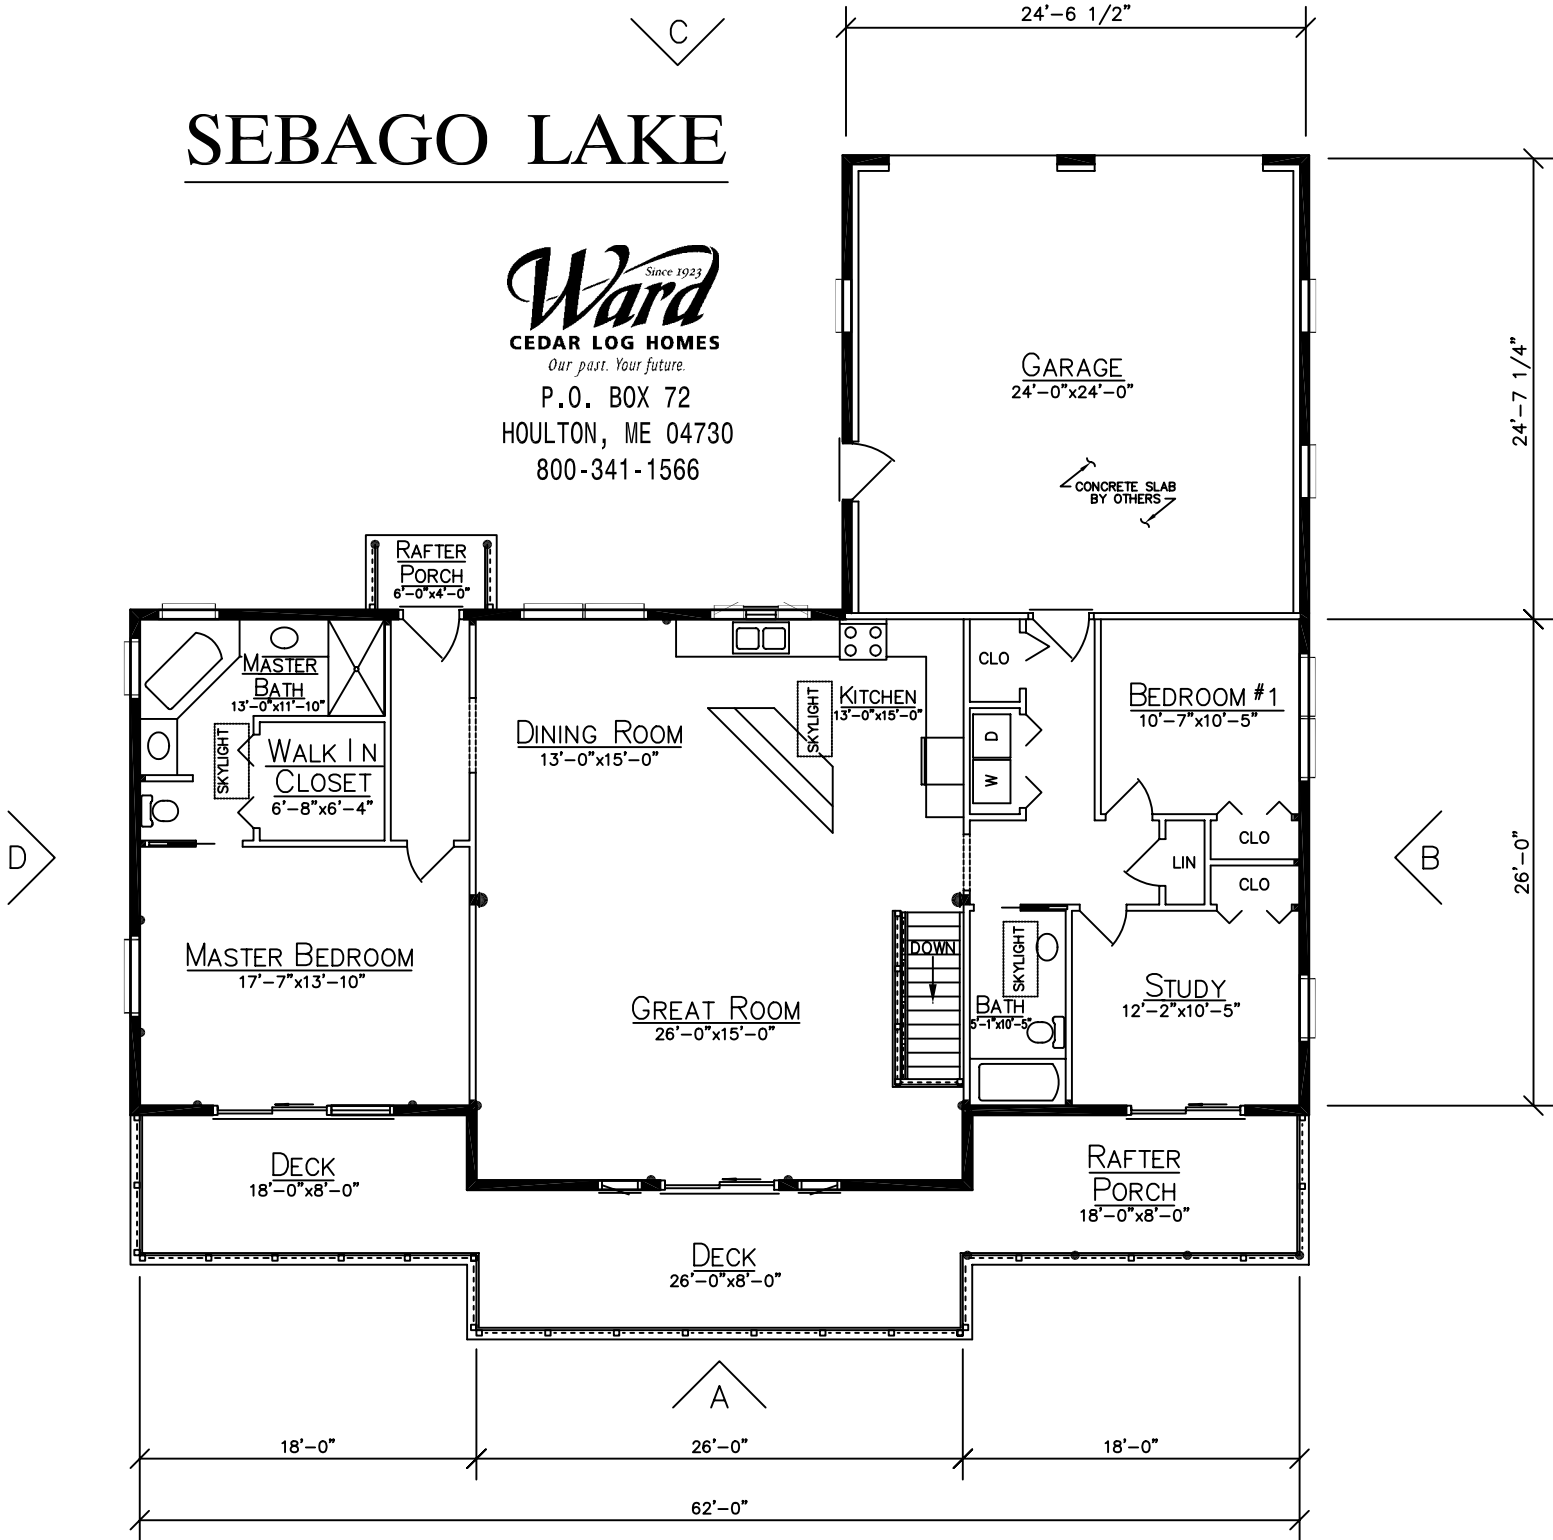

SEBAGO LAKE

Ward
 Since 1923
CEDAR LOG HOMES

Our past. Your future.
 P.O. BOX 72
 HOULTON, ME 04730
 800-341-1566

FLOOR PLAN

SEBAGO LAKE

ELEVATION 'A'

Since 1923
Ward
CEDAR LOG HOMES
Our past. Your future.
P.O. BOX 72
HOULTON, ME 04730
800-341-1566