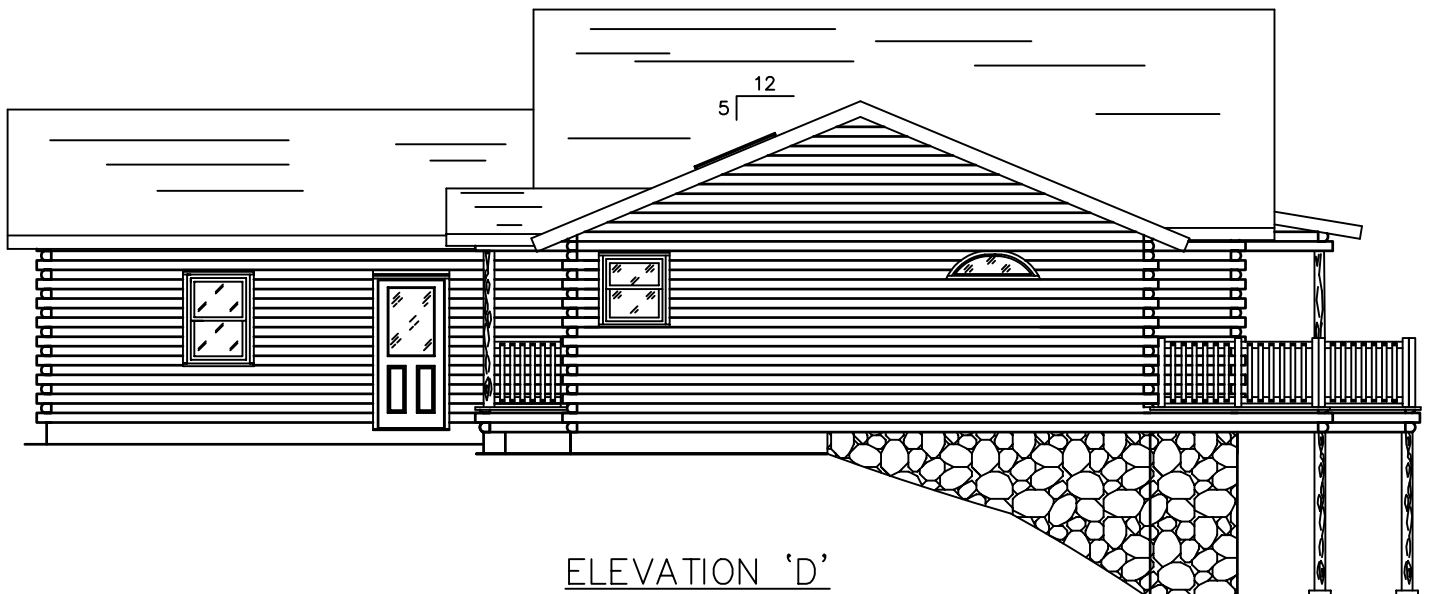

SEBAGO LAKE

Ward
 Since 1923
CEDAR LOG HOMES

Our past. Your future.
 P.O. BOX 72
 HOULTON, ME 04730
 800-341-1566

FLOOR PLAN

SEBAGO LAKE

ELEVATION 'A'

Since 1923
Ward
CEDAR LOG HOMES
Our past. Your future.
P.O. BOX 72
HOULTON, ME 04730
800-341-1566

ELEVATION 'B'

SEBAGO LAKE

ELEVATION 'C'

Ward
Since 1923
CEDAR LOG HOMES
Our past. Your future.
P.O. BOX 72
HOULTON, ME 04730
800-341-1566

ELEVATION 'D'