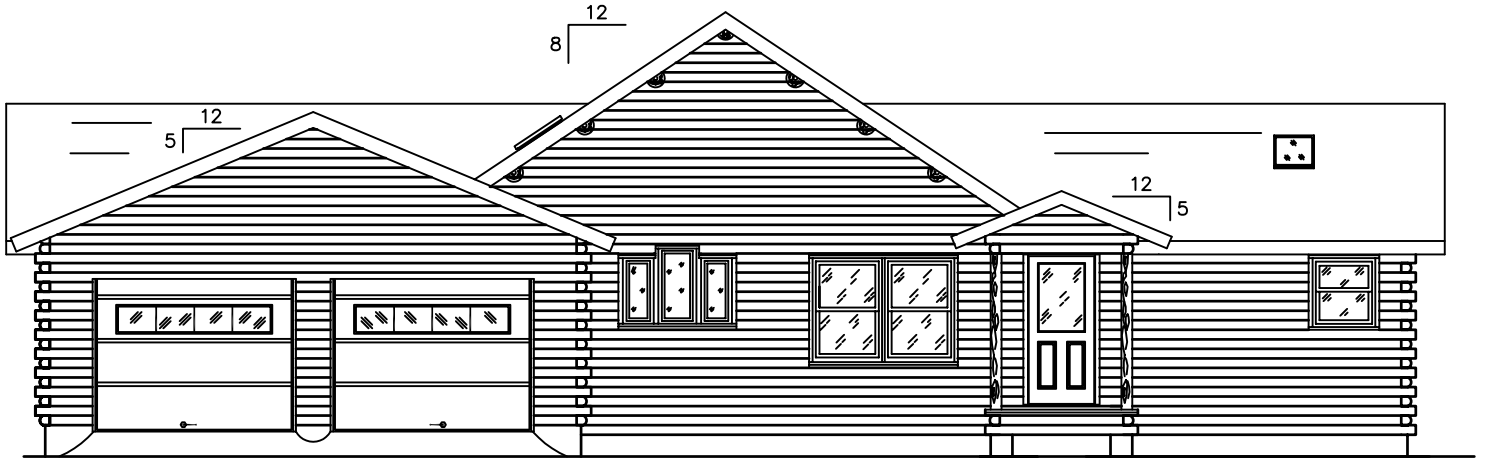

SEBAGO LAKE

Ward
 Since 1923
CEDAR LOG HOMES

Our past. Your future.
 P.O. BOX 72
 HOULTON, ME 04730
 800-341-1566

FLOOR PLAN

SEBAGO LAKE

ELEVATION 'A'

Since 1923
Ward
CEDAR LOG HOMES
Our past. Your future.
P.O. BOX 72
HOULTON, ME 04730
800-341-1566

ELEVATION 'B'

SEBAGO LAKE

ELEVATION 'C'

Ward
Since 1923
CEDAR LOG HOMES
Our past. Your future.
P.O. BOX 72
HOULTON, ME 04730
800-341-1566

ELEVATION 'D'