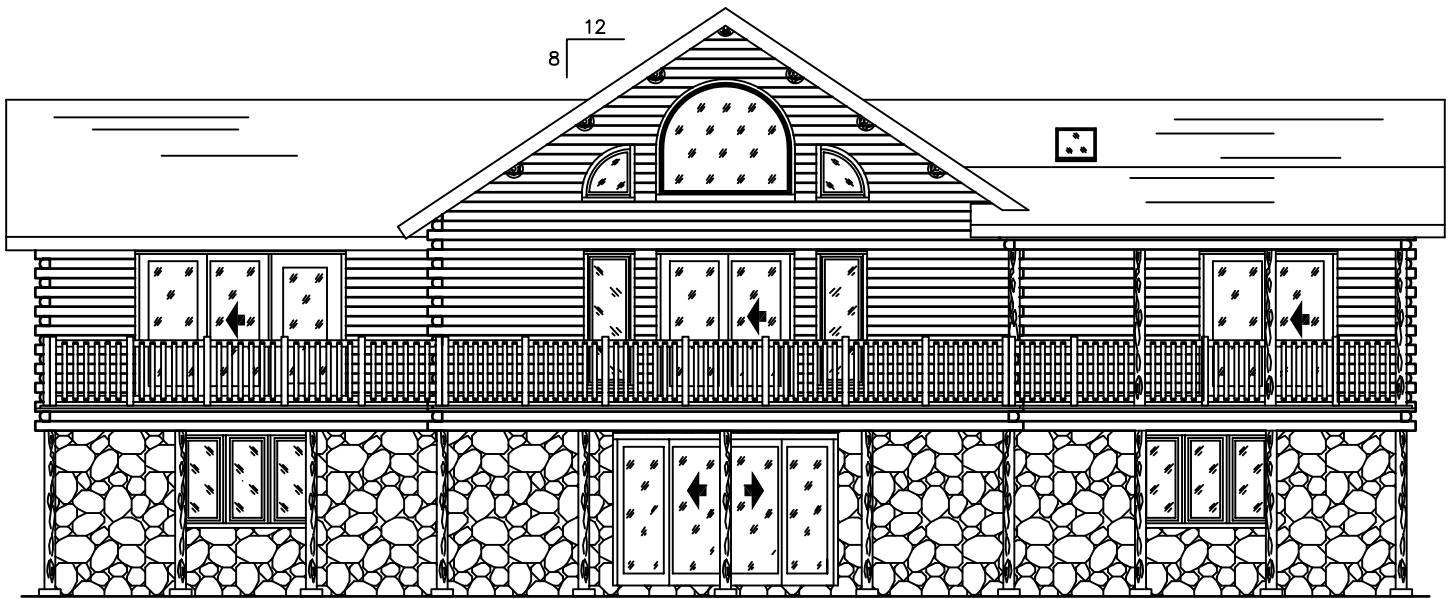

SEBAGO LAKE

Ward
 Since 1923
CEDAR LOG HOMES

Our past. Your future.
 P.O. BOX 72
 HOULTON, ME 04730
 800-341-1566

FLOOR PLAN

SEBAGO LAKE

ELEVATION 'A'

Since 1923
Ward
CEDAR LOG HOMES
Our past. Your future.
P.O. BOX 72
HOULTON, ME 04730
800-341-1566

ELEVATION 'B'

SEBAGO LAKE

ELEVATION 'C'

Ward
Since 1923
CEDAR LOG HOMES
Our past. Your future.
P.O. BOX 72
HOULTON, ME 04730
800-341-1566

ELEVATION 'D'