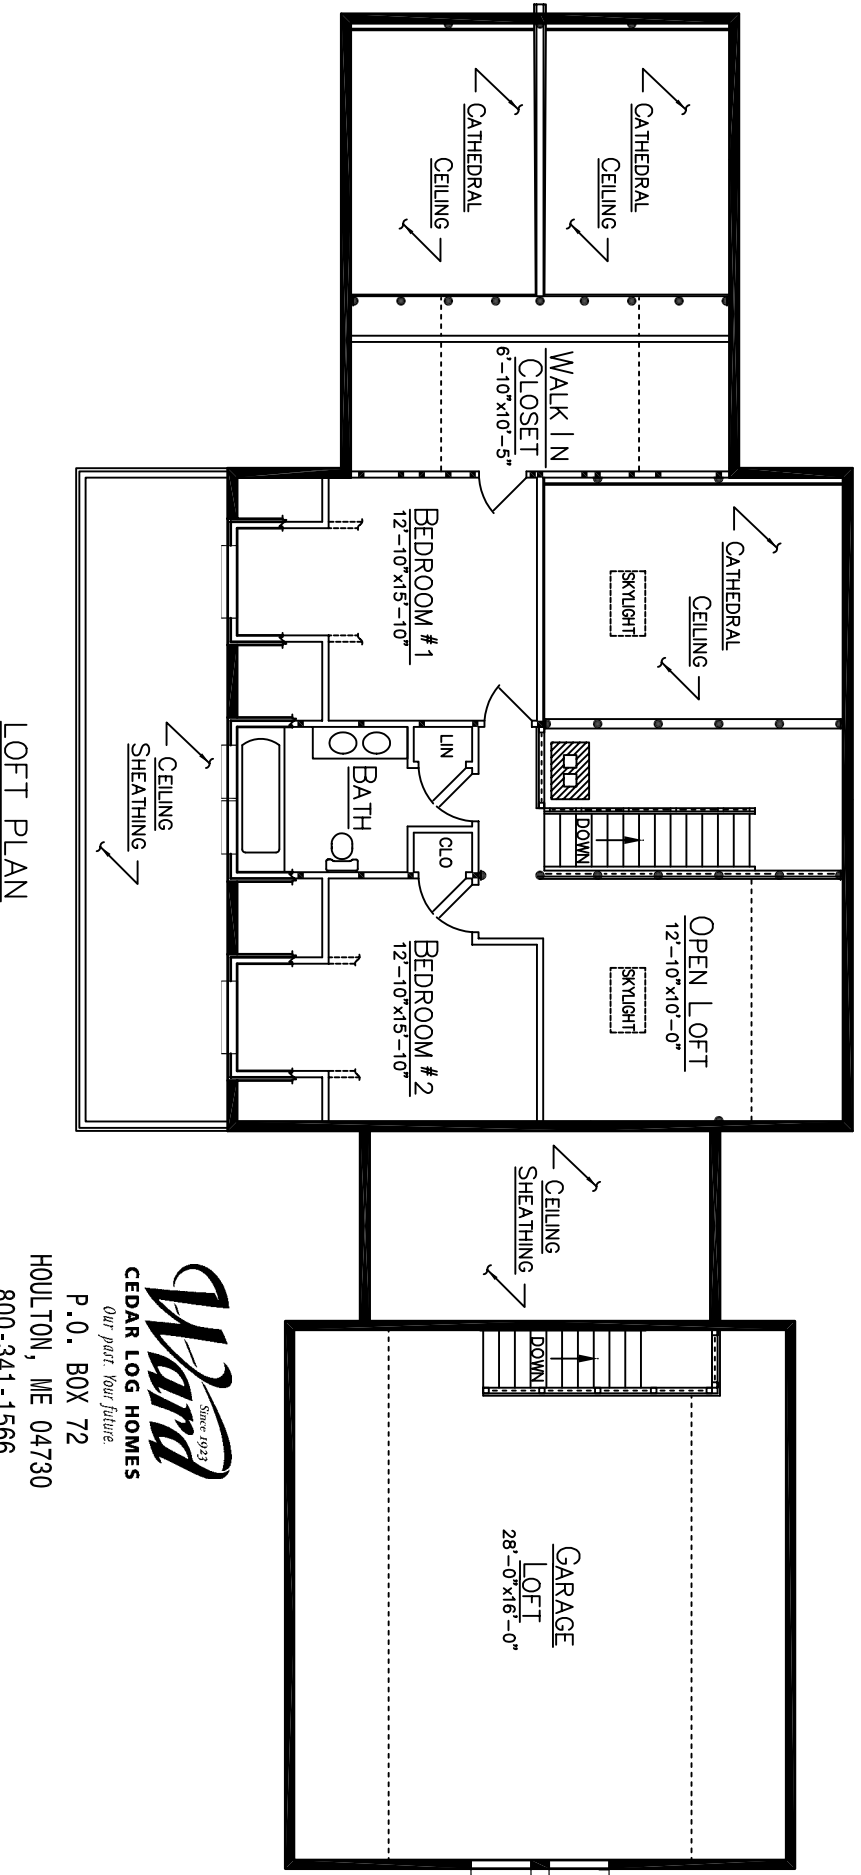

FLOOR PLAN

NORWAY

Ward Since 1923
CEDAR LOG HOMES
Our part. Your future.
 P.O. BOX 72
 HOULTON, ME 04730
 800-341-1566

CONCRETE SLAB
 BY OTHERS

CONCRETE SLAB
 BY OTHERS

NORWAY

Ward Since 1923
CEDAR LOG HOMES
Our past. Your future.
P.O. BOX 72
HOULTON, ME 04730
800-341-1566