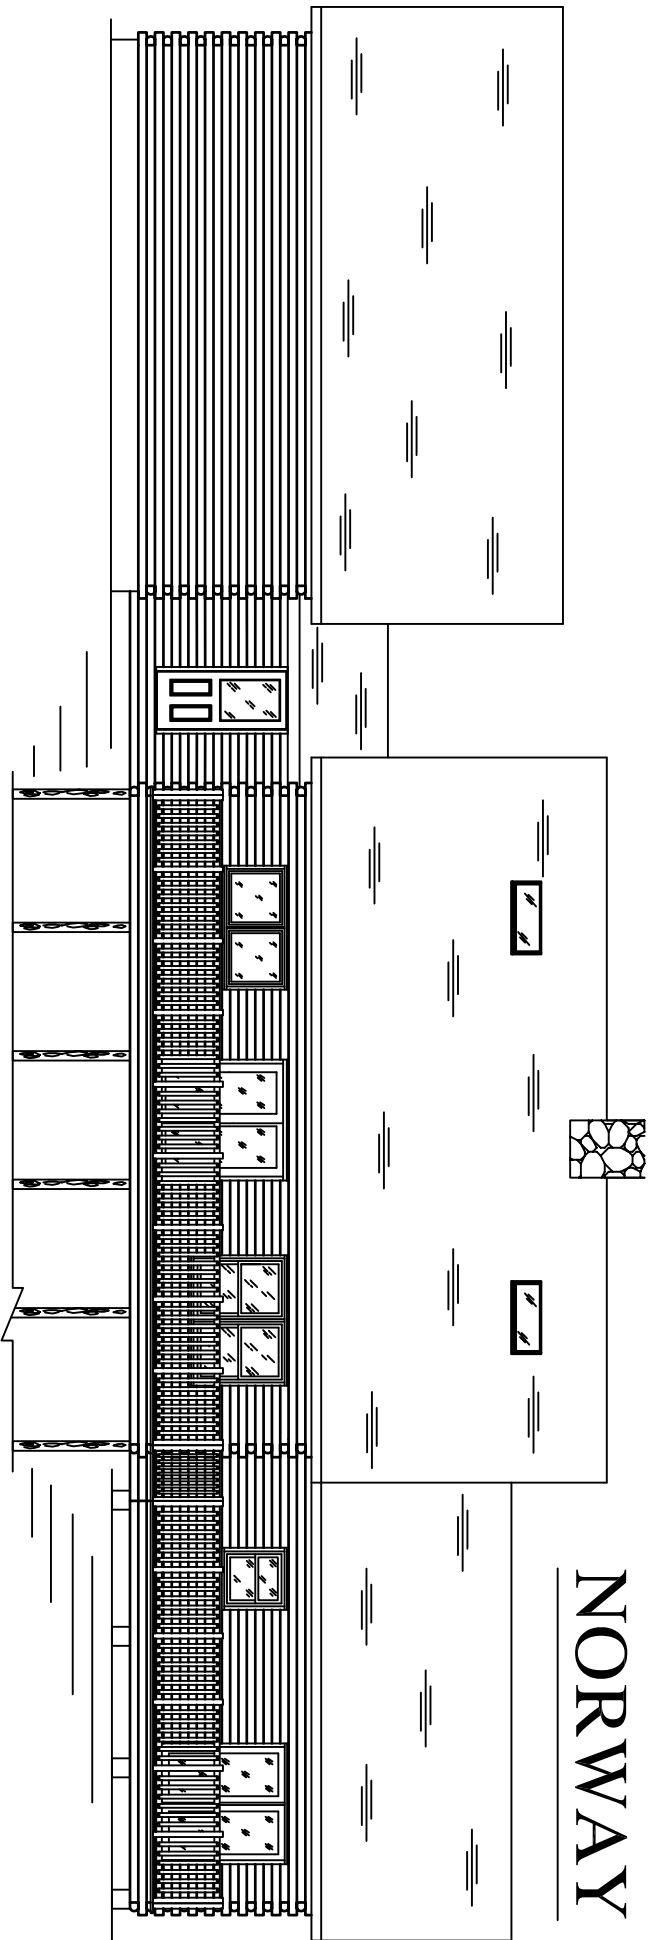

NORWAY

ELEVATION A

ELEVATION B

Ward Since 1953
CEDAR LOG HOMES
Our past. Your future.
P.O. BOX 72
HOULTON, ME 04730
800-341-1566

NORWAY

ELEVATION C

ELEVATION D

Ward Since 1923
CEDAR LOG HOMES
Our past. Your future.
P.O. BOX 72
HOULTON, ME 04730
800-341-1566