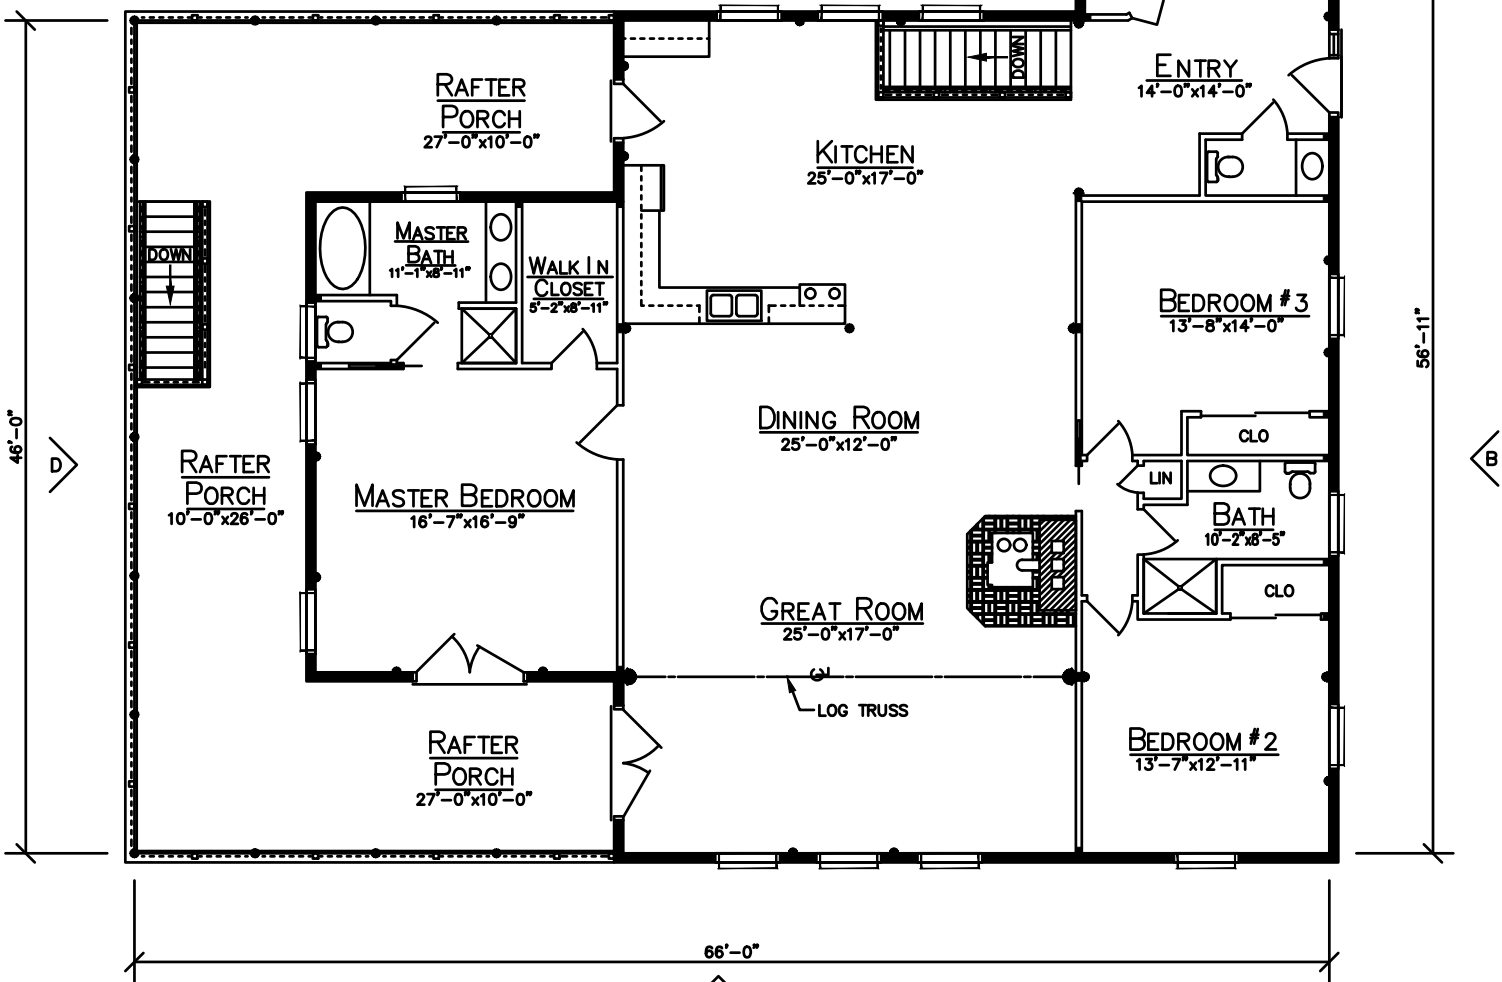

NORTH STAR

Ward
Since 1923

CEDAR LOG HOMES

Our past. Your future.

P.O. BOX 72
HOULTON, ME 04730
800-341-1566

FLOOR PLAN

NORTH STAR

Ward
Since 1923