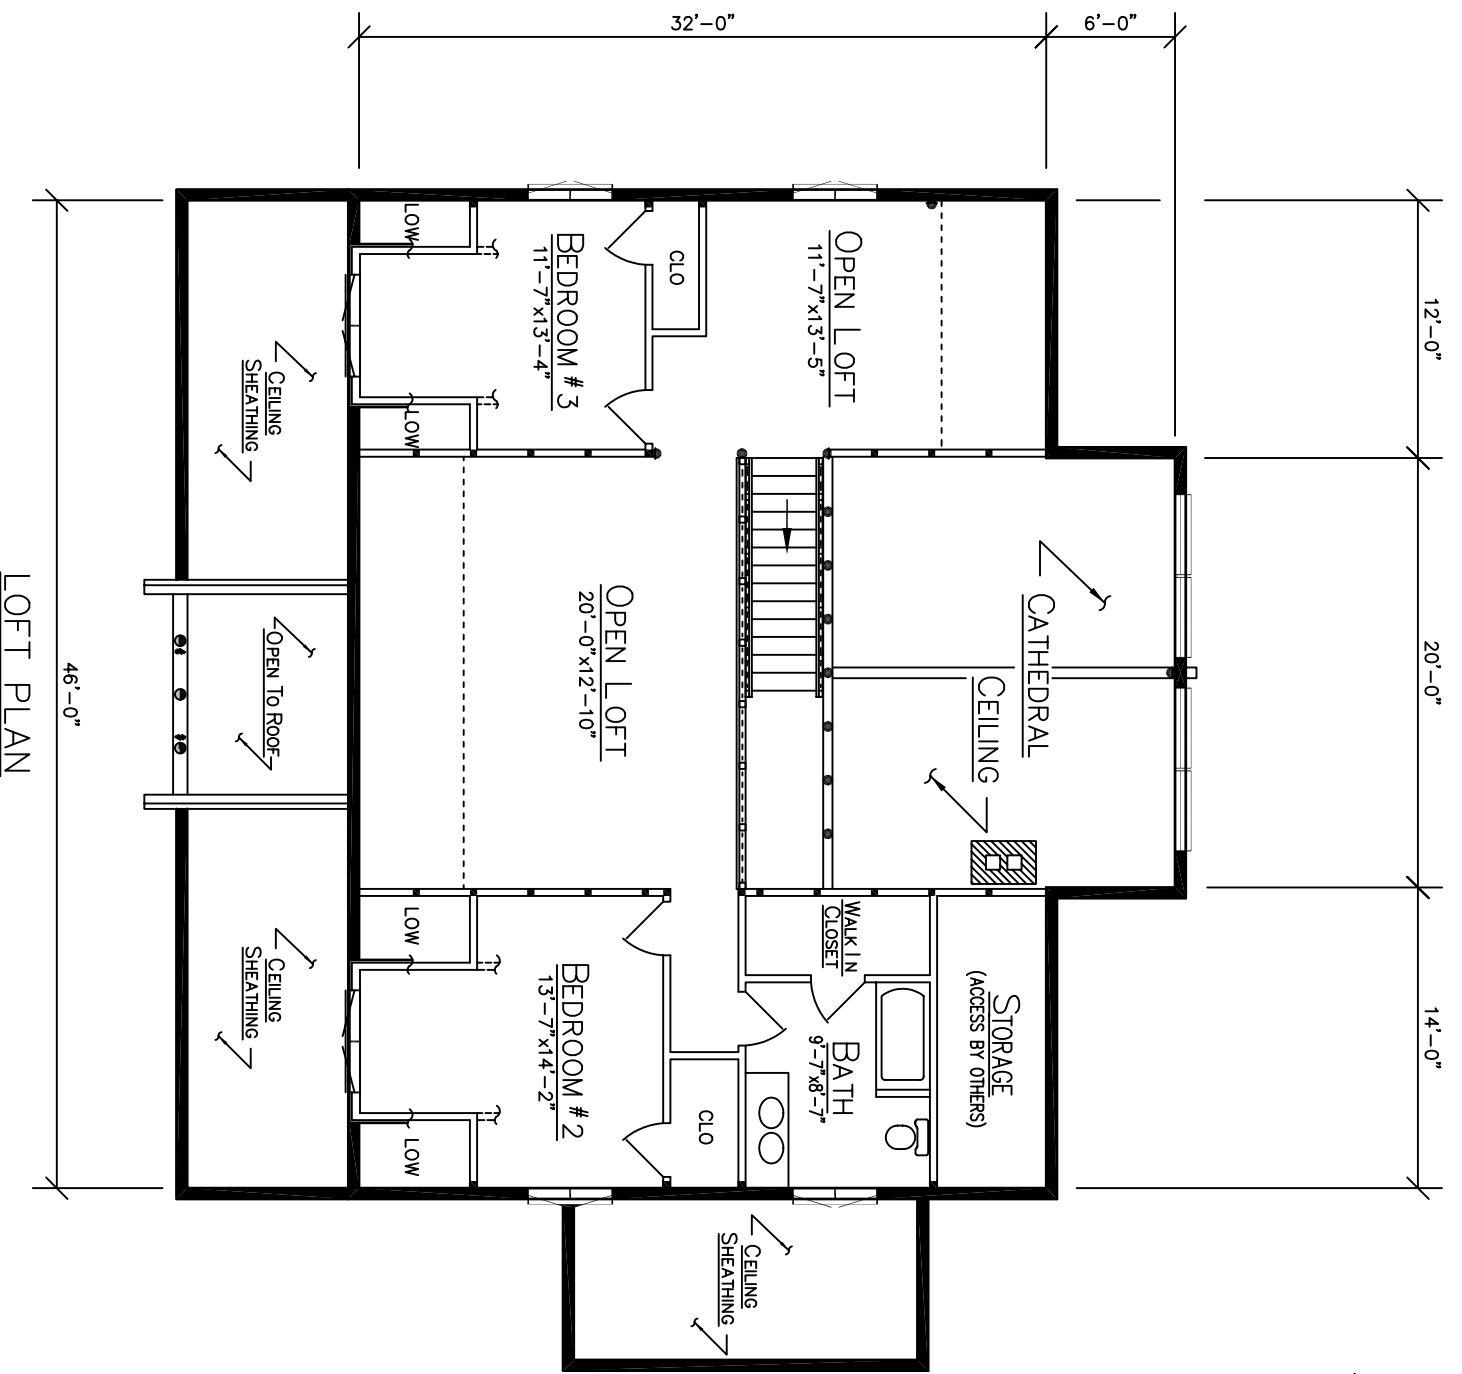

NORFOLK

FLOOR PLAN

Ward Since 1933
 CEDAR LOG HOMES
Our part, Your future.
 P.O. BOX 72
 HOULTON, ME 04730
 800-341-1566

NORFOLK

 Since 1923
WARD
 CEDAR LOG HOMES
Our past. Your future.
 P. O. BOX 72
 HOULTON, ME 04730
 800-341-1566

NORFOLK

ELEVATION 'A'

Ward
Since 1923
CEDAR LOG HOMES
Our past. Your future.

P.O. BOX 72
HOULTON, ME 04730
800-341-1566

ELEVATION 'C'

NORFOLK

ELEVATION 'B'

Ward Since 1923
CEDAR LOG HOMES
Our past. Your future.
P.O. BOX 72
HOULTON, ME 04730
800-341-1566