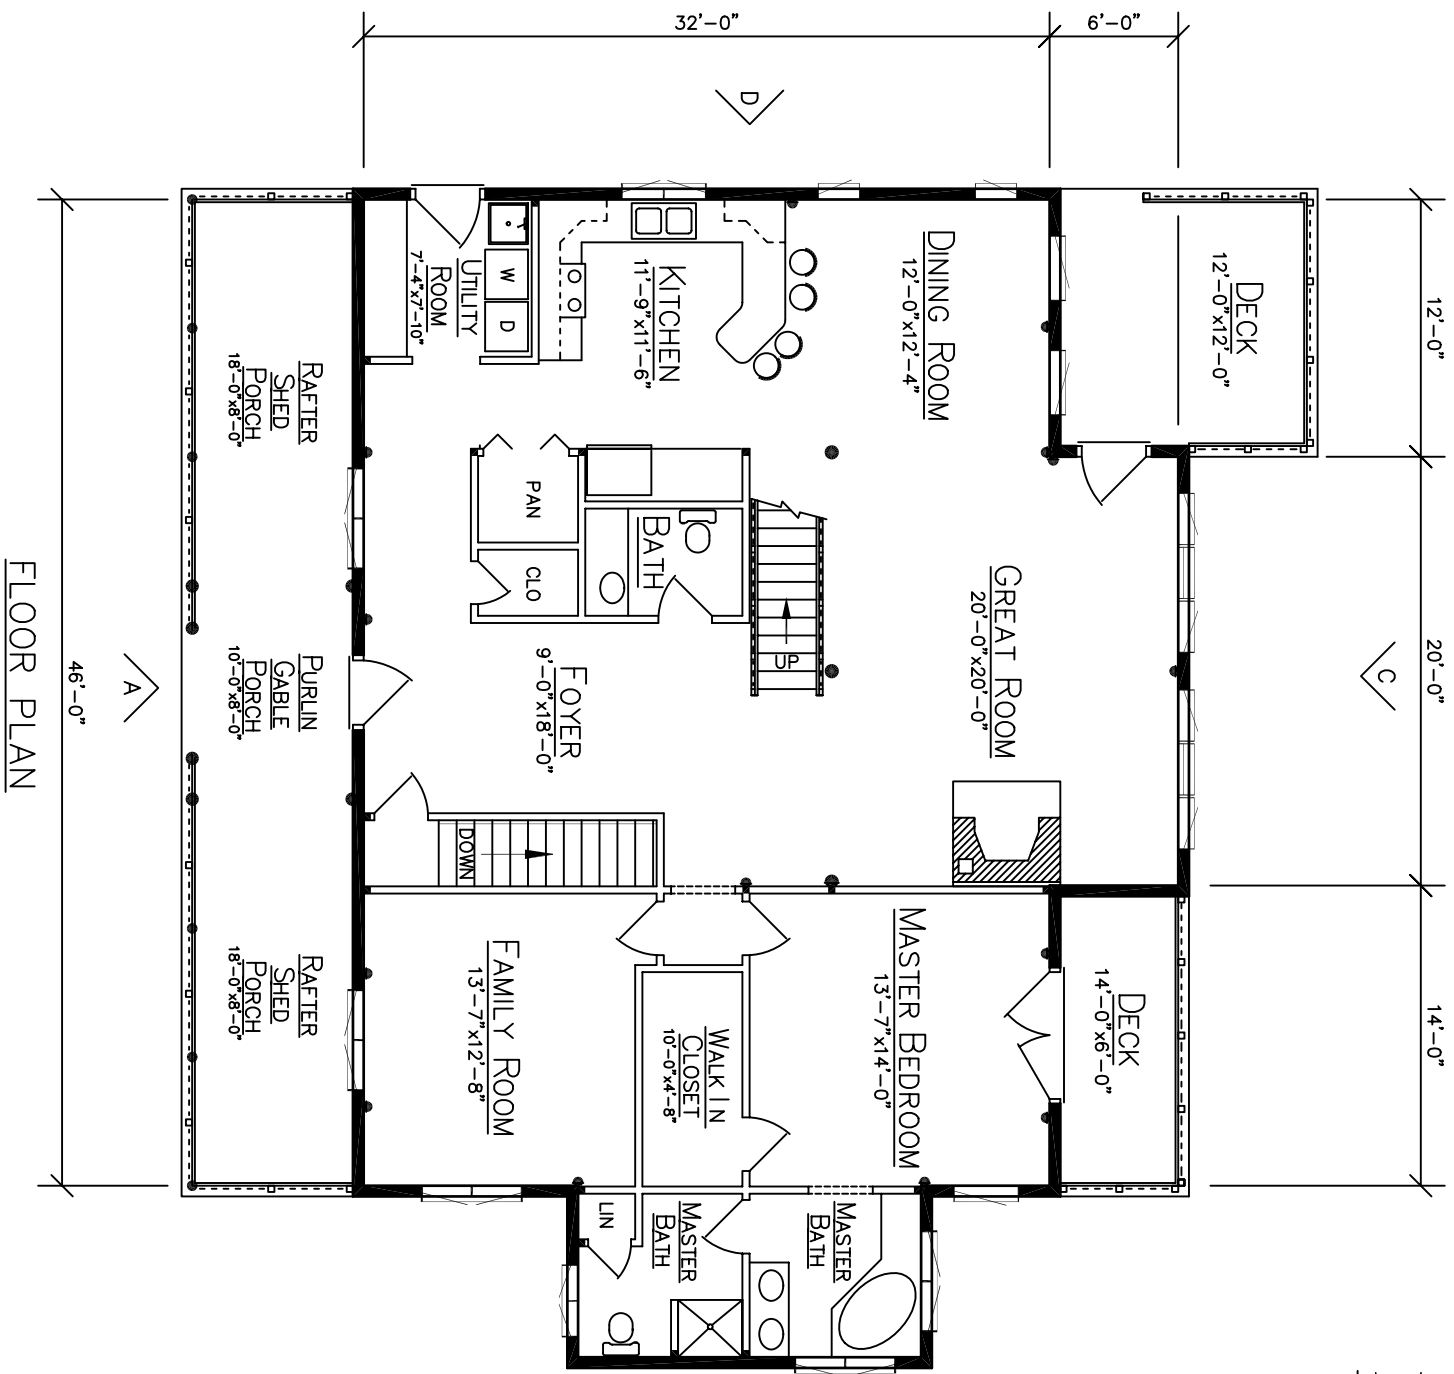

NORFOLK

FLOOR PLAN

Ward Since 1933
 CEDAR LOG HOMES
Our part, Your future.
 P.O. BOX 72
 HOULTON, ME 04730
 800-341-1566

NORFOLK

 Since 1923
WARD
 CEDAR LOG HOMES
Our past. Your future.
 P. O. BOX 72
 HOULTON, ME 04730
 800-341-1566

NORFOLK

ELEVATION 'A'

Ward
Since 1923
CEDAR LOG HOMES
Our past. Your future.

P.O. BOX 72
HOULTON, ME 04730
800-341-1566

ELEVATION 'C'

NORFOLK

ELEVATION 'B'

Ward Since 1923
CEDAR LOG HOMES
Our past. Your future.
P.O. BOX 72
HOULTON, ME 04730
800-341-1566