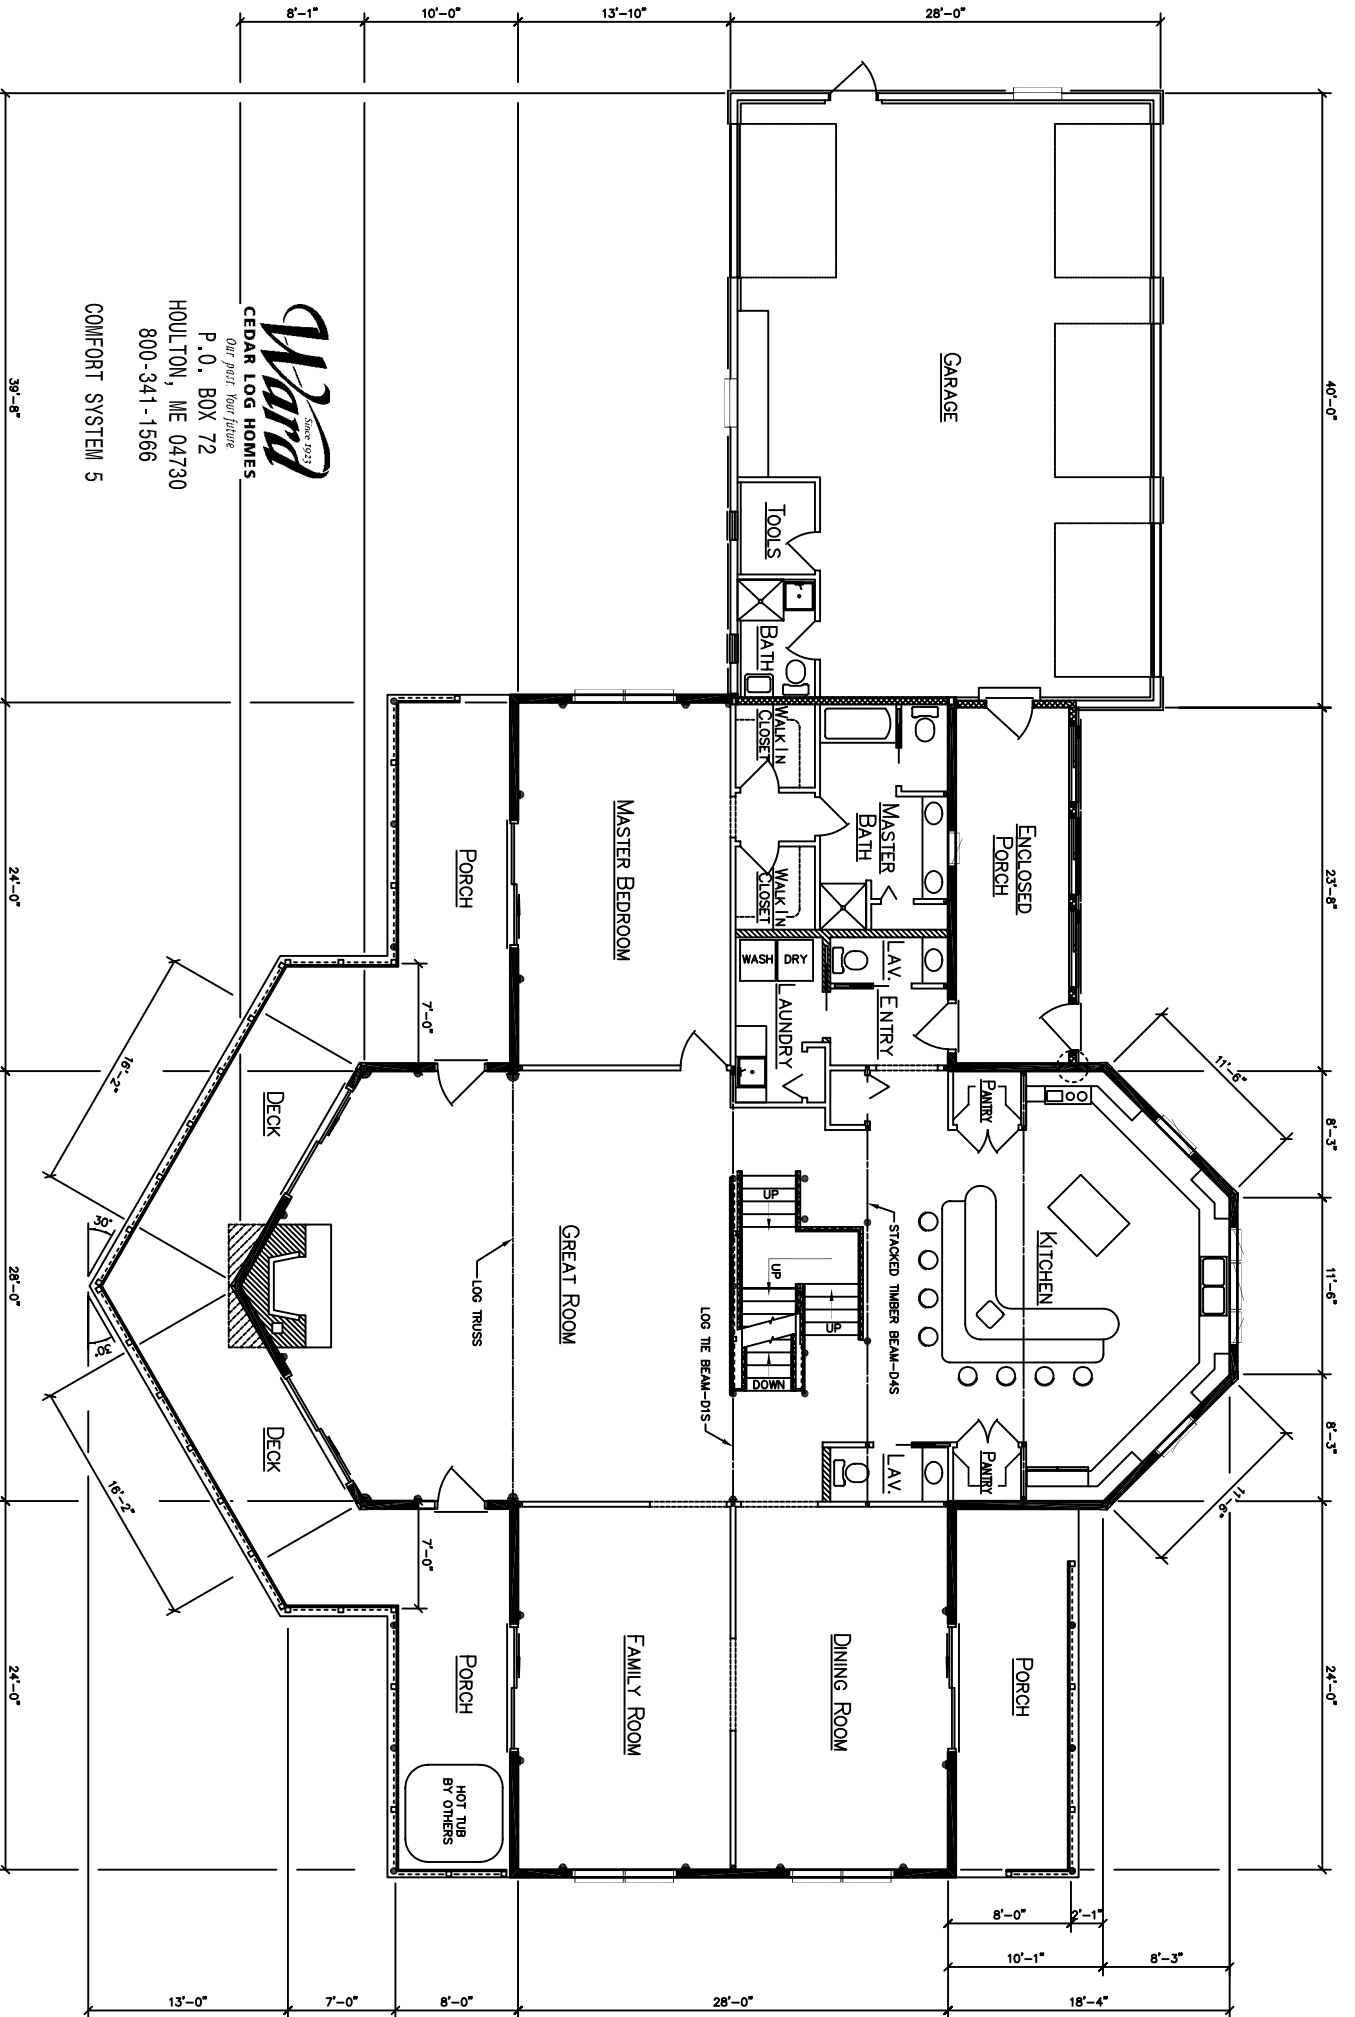

KINGS LANDING

Ward Since 1953
 CEDAR LOG HOMES
Our past. Your future.
 P.O. BOX 72
 HOULTON, ME 04730
 800-341-1566
 COMFORT SYSTEM 5

FLOOR PLAN

KINGS LANDING

WARD
 CEDAR LOG HOMES
Our past. Your future.
 P.O. BOX 72
 HOULTON, ME 04730
 800-341-1566

COMFORT SYSTEM 5

LOFT PLAN

KINGS LANDING

Ward SINCE 1933
CEDAR LOG HOMES
Our past. Your future.
 P.O. BOX 72
 HOULTON, ME 04730
 800-341-1566
COMFORT SYSTEM 5

ELEVATIONS