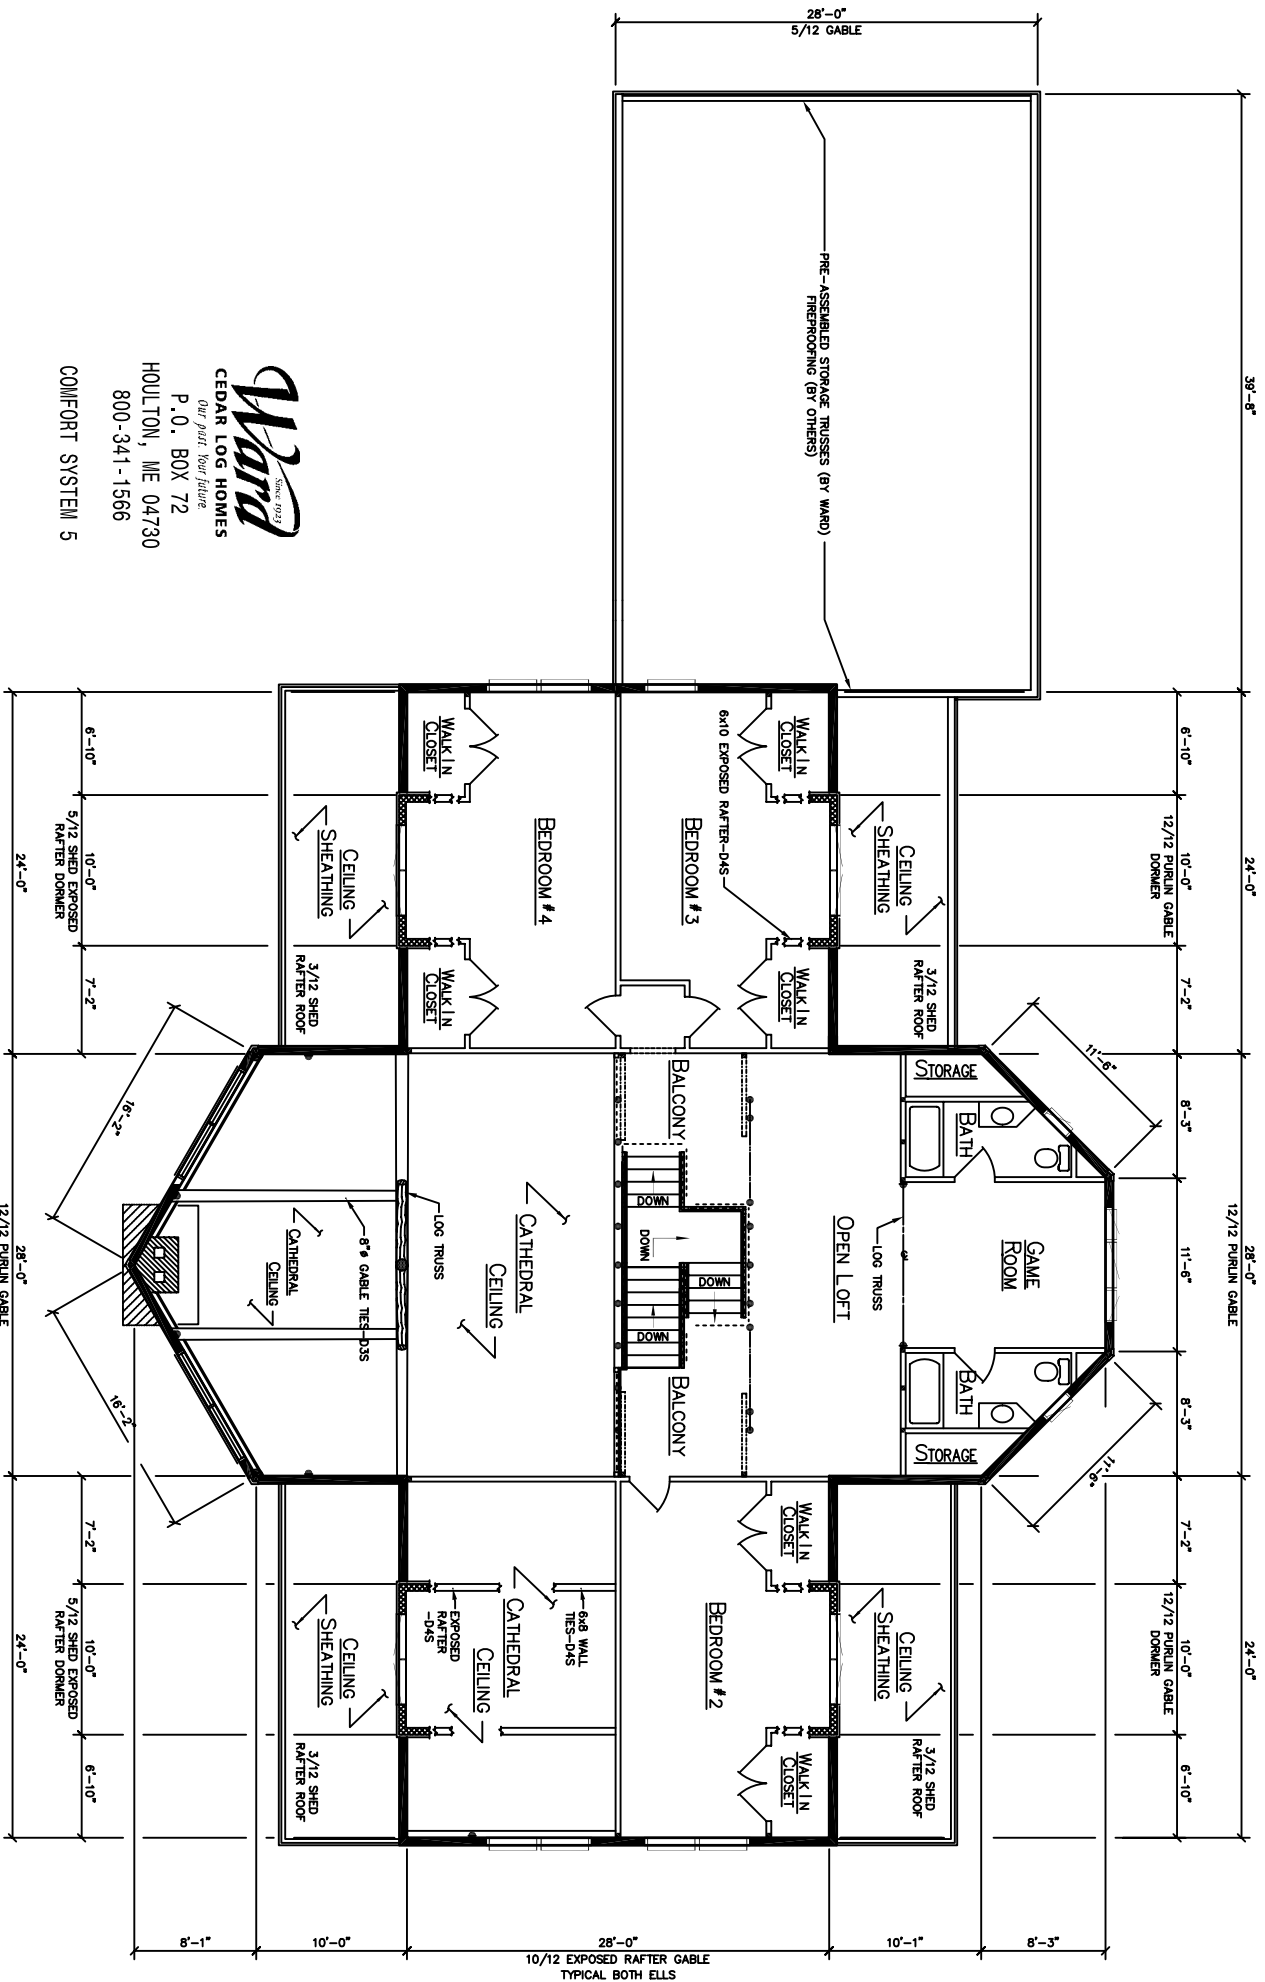

KINGS LANDING

Ward Since 1953
 CEDAR LOG HOMES
Our past. Your future.
 P.O. BOX 72
 HOULTON, ME 04730
 800-341-1566
 COMFORT SYSTEM 5

FLOOR PLAN

KINGS LANDING

WARD
 CEDAR LOG HOMES
Our past. Your future.
 P.O. BOX 72
 HOULTON, ME 04730
 800-341-1566

COMFORT SYSTEM 5

LOFT PLAN

KINGS LANDING

Ward SINCE 1933
CEDAR LOG HOMES
Our past. Your future.
 P.O. BOX 72
 HOULTON, ME 04730
 800-341-1566
COMFORT SYSTEM 5

ELEVATIONS