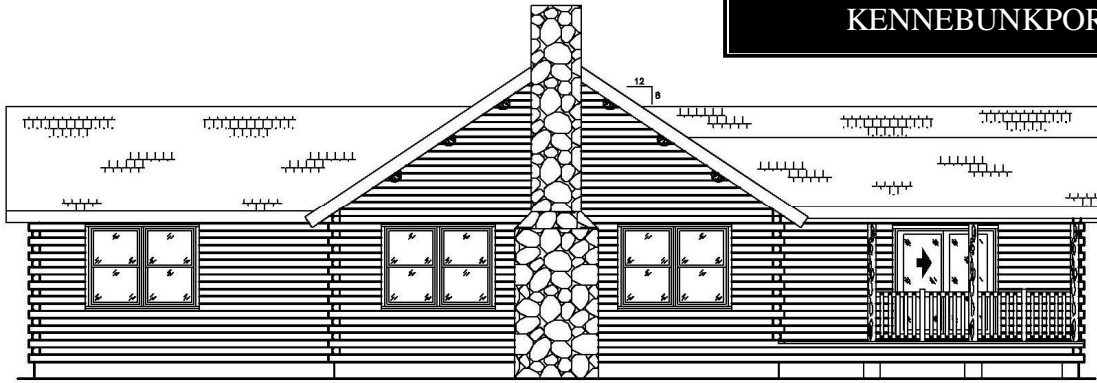

KENNEBUNKPORT

Since 1923
Ward
CEDAR LOG HOMES
Log, Hybrid & Timber Homes
Our past. Your future.

P.O. Box 72
Houlton, ME 04730
800-341-1566

www.wardcedarloghomes.com

First Floor
1768 Sq. Ft.
4 Bedrooms
2 Baths

FLOOR PLAN