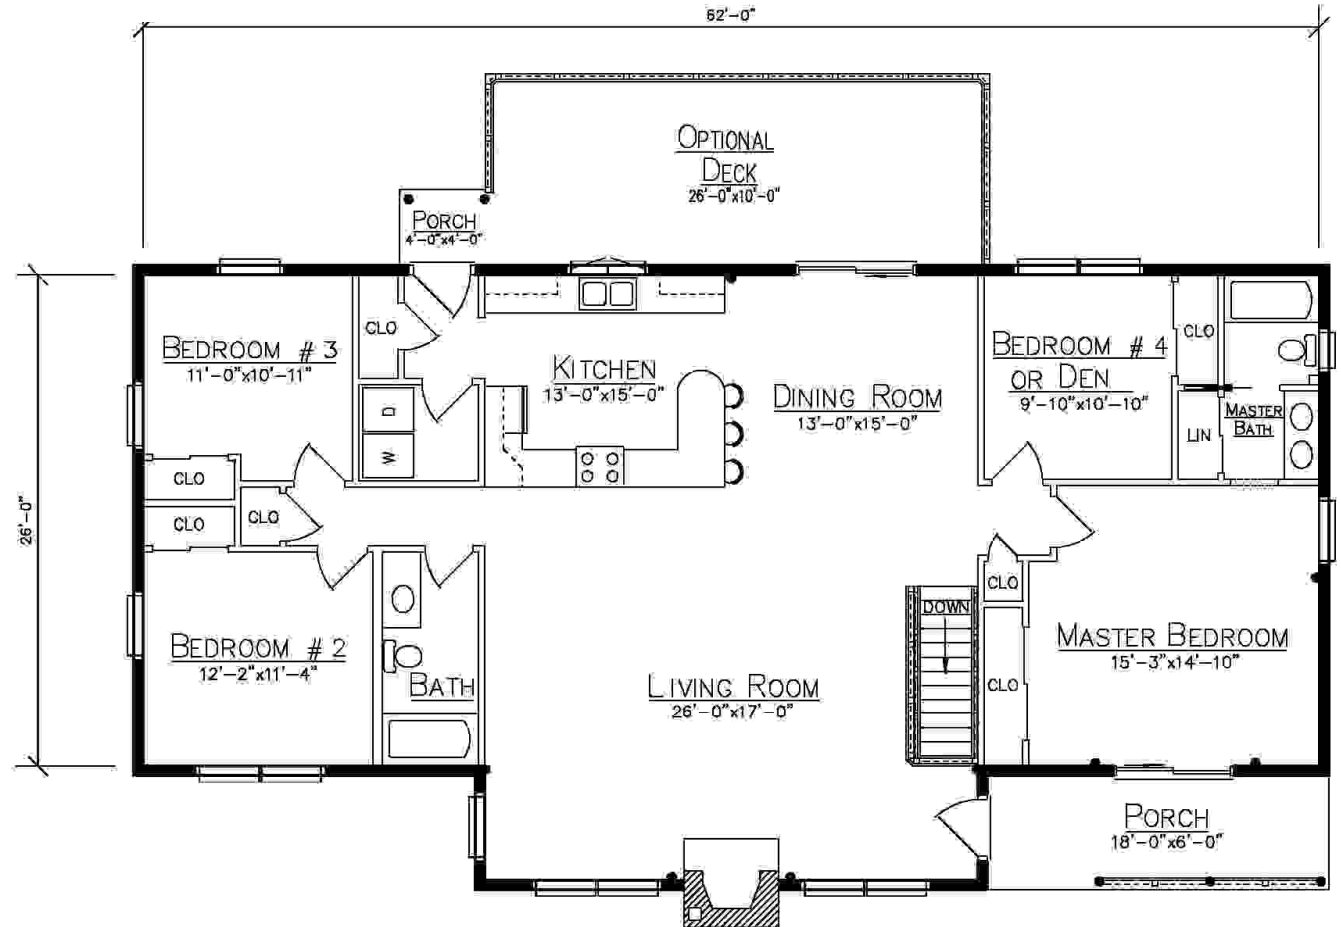

KENNEBUNKPORT

Since 1923
Ward
CEDAR LOG HOMES
Log, Hybrid & Timber Homes
Our past. Your future.

P.O. Box 72
Houlton, ME 04730
800-341-1566

www.wardcedarloghomes.com

First Floor
1768 Sq. Ft.
4 Bedrooms
2 Baths

FLOOR PLAN