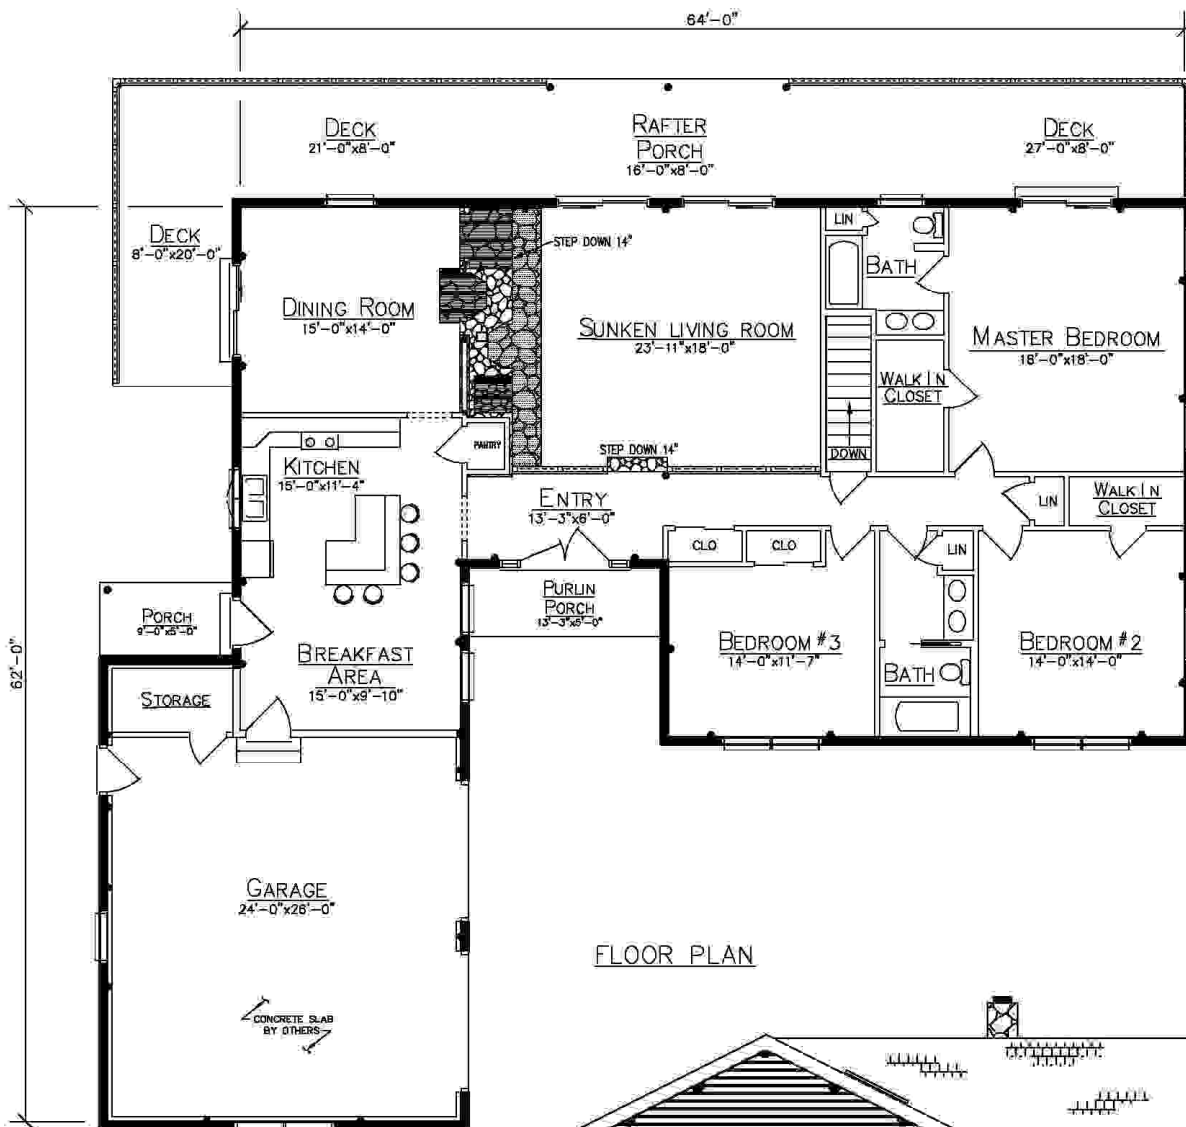

EDGEWATER

FLOOR PLAN

Since 1923
Ward
CEDAR LOG HOMES
 Log, Hybrid & Timber Homes
Our past. Your future.

P.O. Box 72
 Houlton, ME 04730
 800-341-1566
www.wardcedarloghomes.com

First Floor
 2181 Sq. Ft.

 3 Bedrooms
 2 Baths