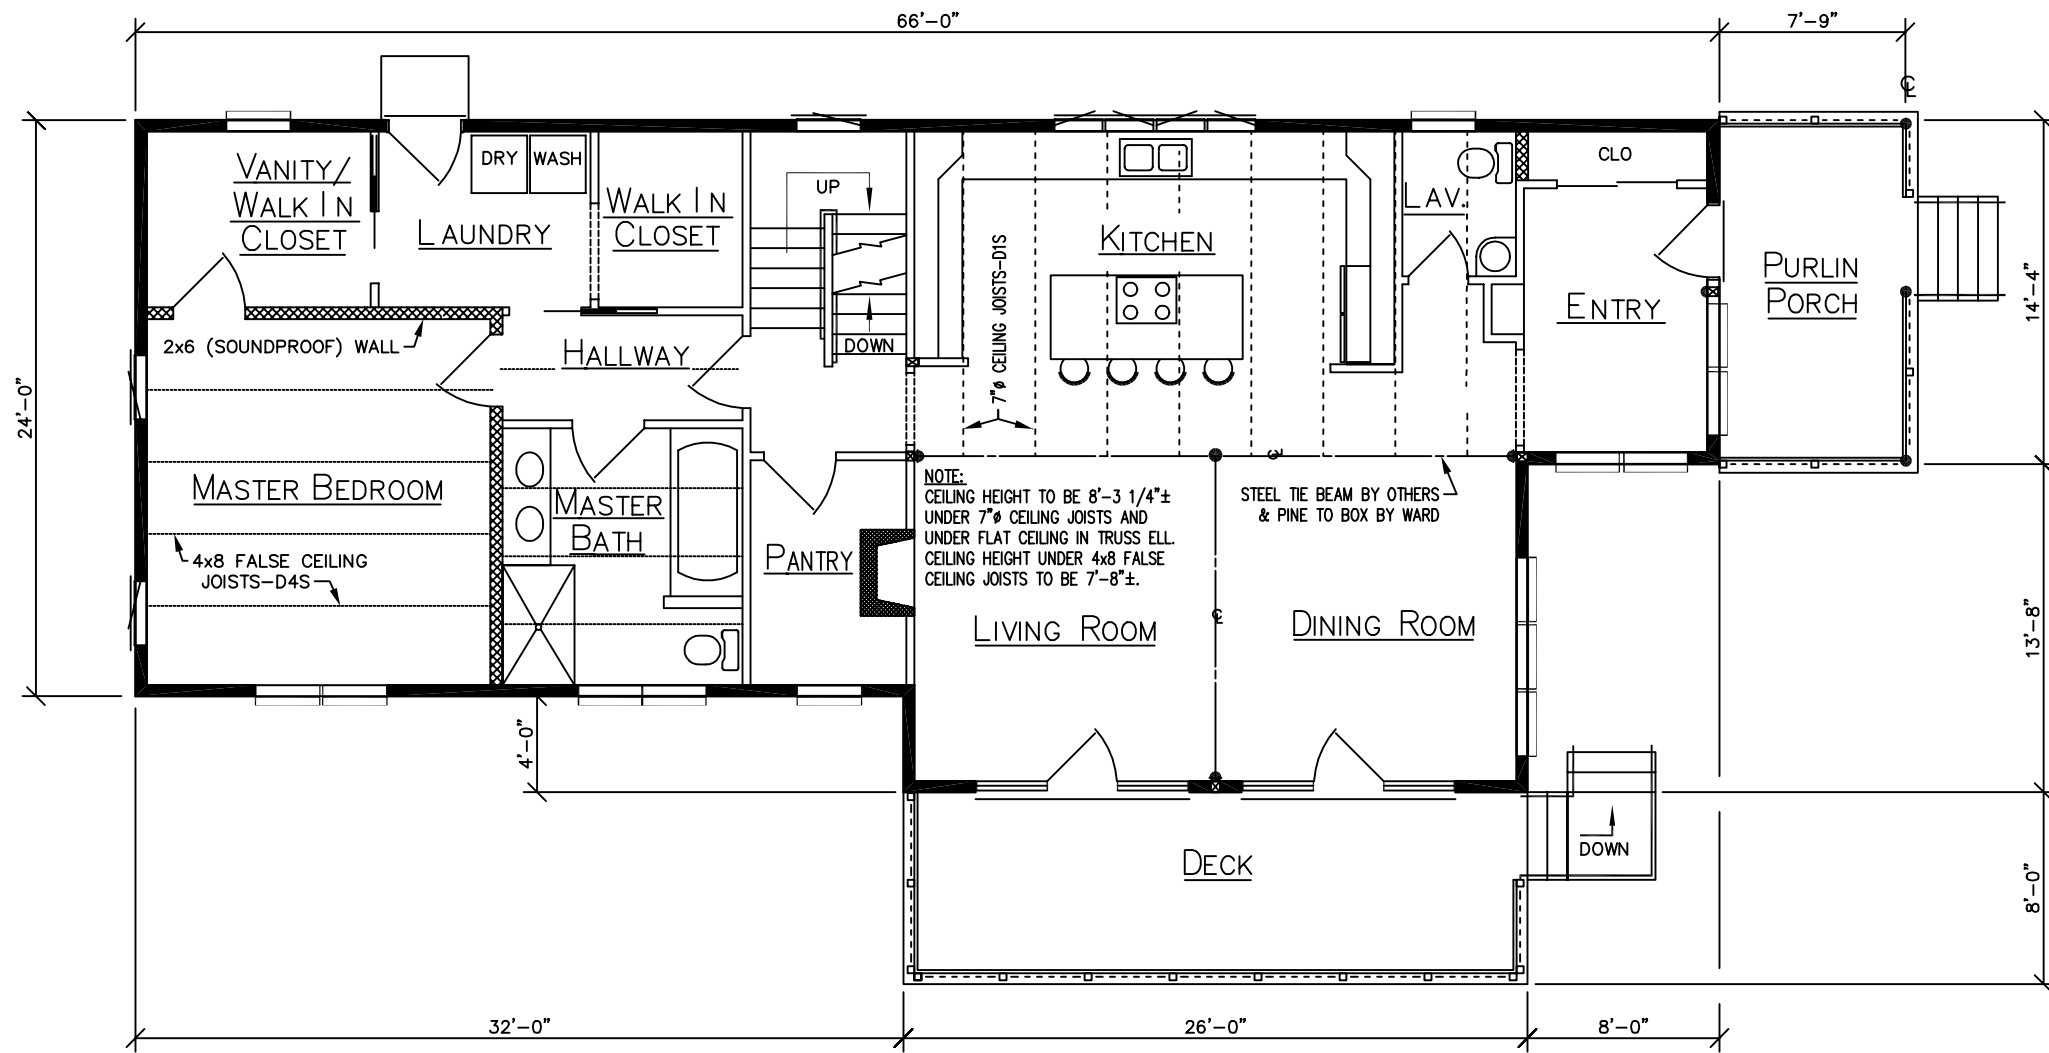

MODEL #5384

FLOOR PLAN

Ward
 Since 1923
CEDAR LOG HOMES
 Our past. Your future.
 P.O. BOX 72
 HOULTON, ME 04730
 800-341-1566

HYBRID SYSTEM

MODEL #5384

LOFT PLAN

Ward
 Since 1923
CEDAR LOG HOMES
 Our past. Your future.
 P.O. BOX 72
 HOULTON, ME 04730
 800-341-1566

HYBRID SYSTEM

ELEVATION 'A'

ELEVATION 'D'

MODEL #5384

Ward
 Since 1923
CEDAR LOG HOMES
 Our past. Your future.
 P.O. BOX 72
 HOULTON, ME 04730
 800-341-1566

HYBRID SYSTEM

MODEL #5384

Ward
 Since 1923
CEDAR LOG HOMES
 Our past. Your future.
 P.O. BOX 72
 HOULTON, ME 04730
 800-341-1566