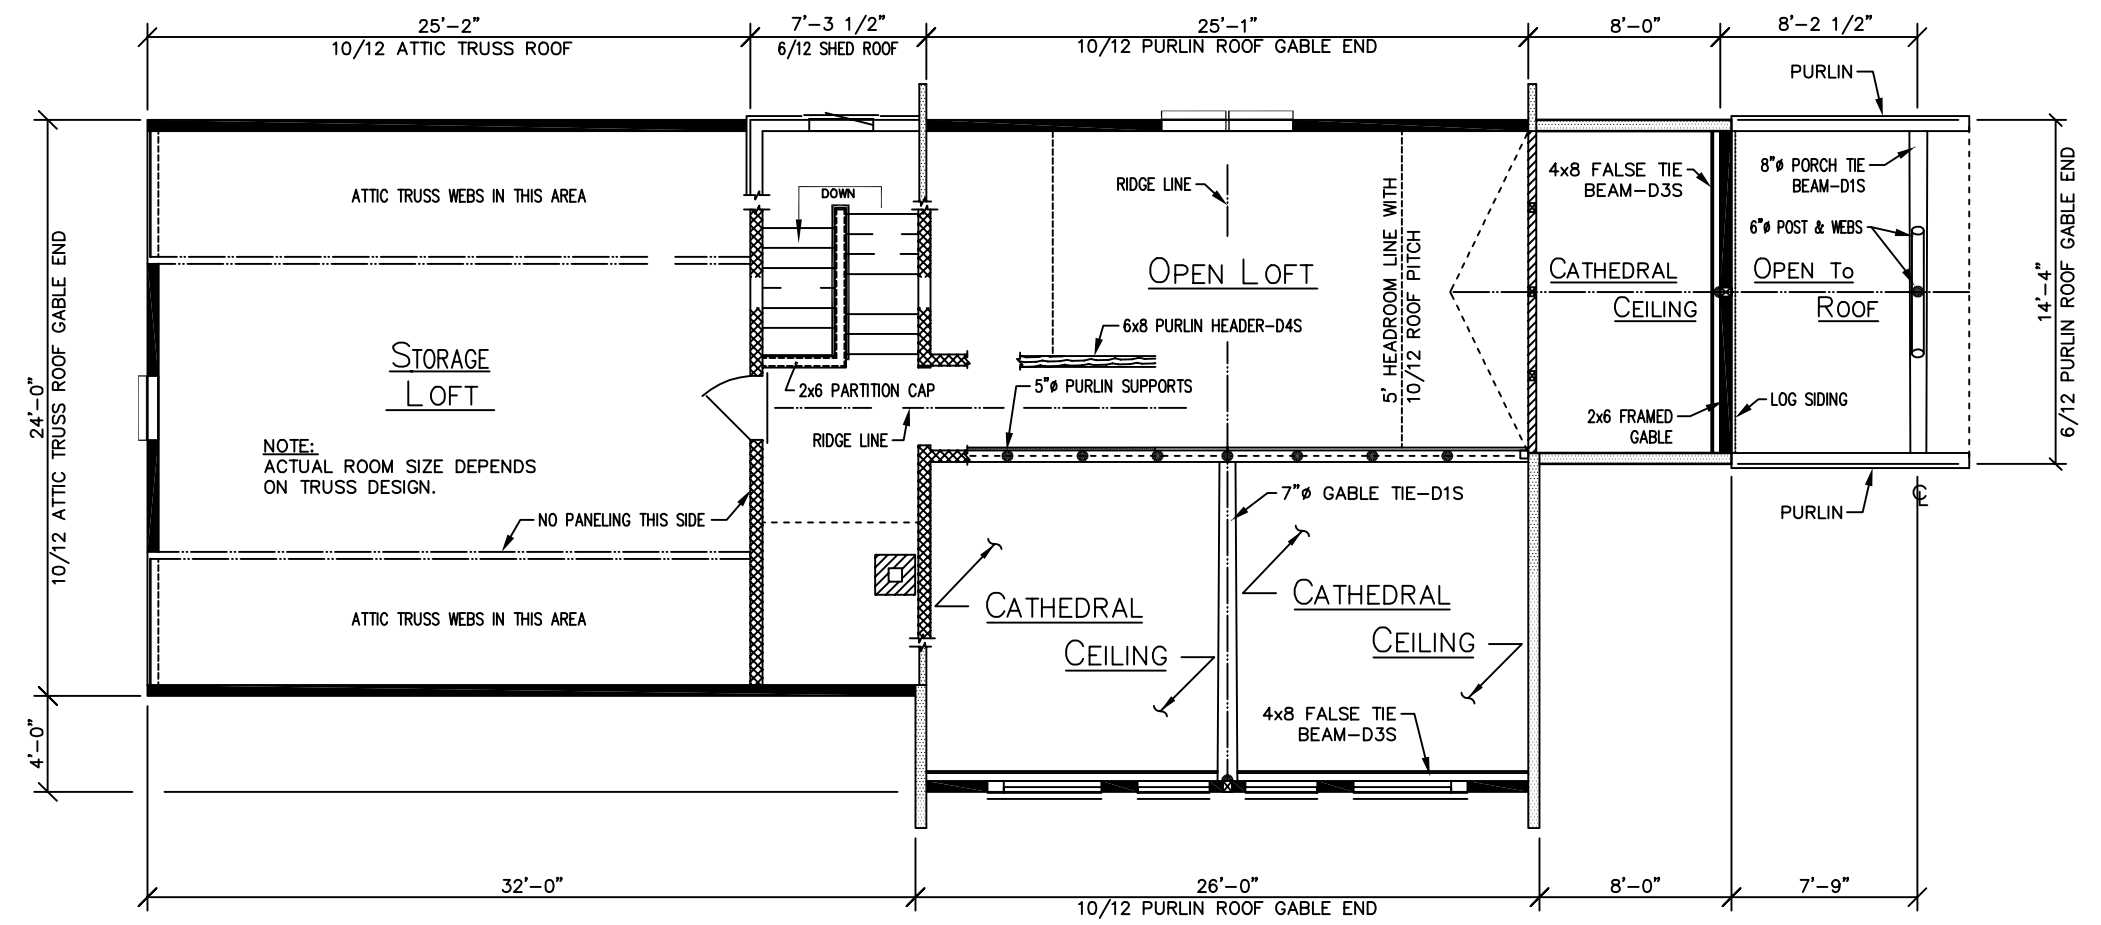

MODEL #5384

FLOOR PLAN

Ward
 Since 1923
CEDAR LOG HOMES
 Our past. Your future.
 P.O. BOX 72
 HOULTON, ME 04730
 800-341-1566

HYBRID SYSTEM

MODEL #5384

LOFT PLAN

Ward
 Since 1923
CEDAR LOG HOMES
 Our past. Your future.
 P.O. BOX 72
 HOULTON, ME 04730
 800-341-1566

HYBRID SYSTEM

ELEVATION 'A'

ELEVATION 'D'

MODEL #5384

Ward
 Since 1923
CEDAR LOG HOMES
 Our past. Your future.
 P.O. BOX 72
 HOULTON, ME 04730
 800-341-1566

HYBRID SYSTEM

MODEL #5384

Ward
 Since 1923
CEDAR LOG HOMES
 Our past. Your future.
 P.O. BOX 72
 HOULTON, ME 04730
 800-341-1566