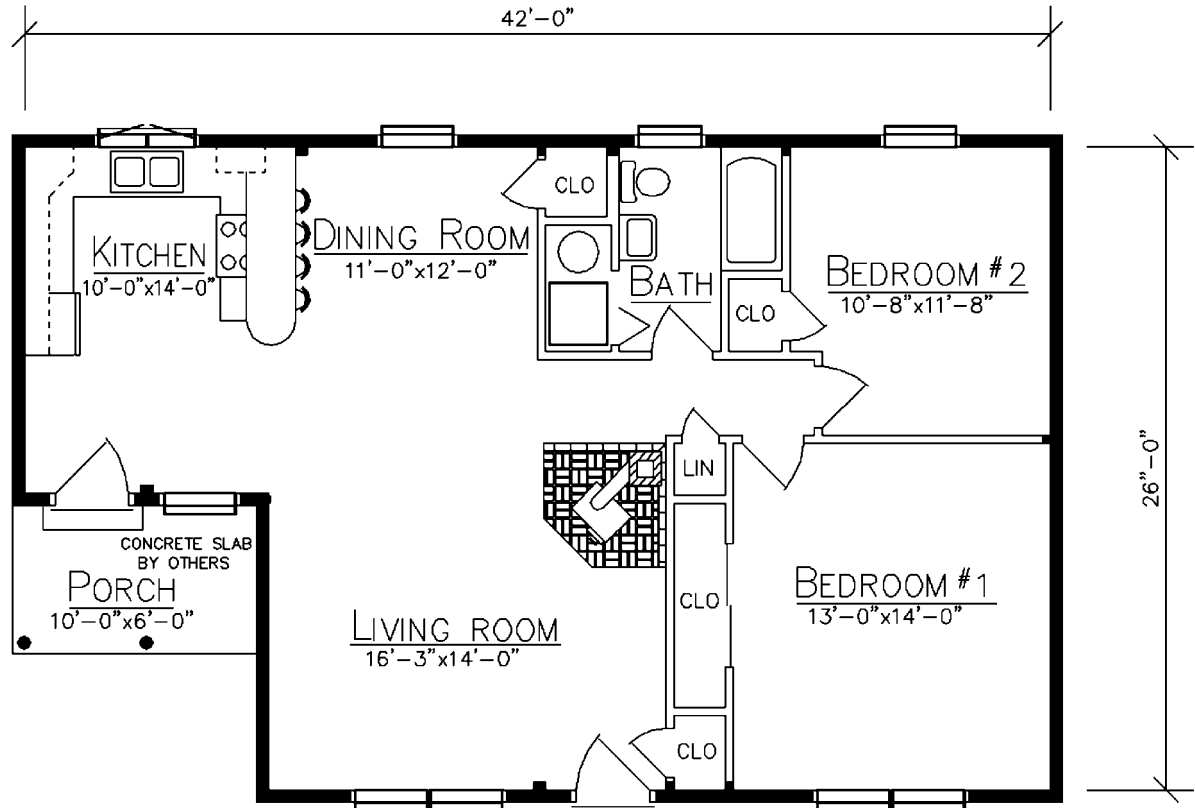

800-341-1566

www.wardcedarloghomes.com

First Floor
972 Sq. Ft.

2 Bedrooms
1 Bath

FLOOR PLAN