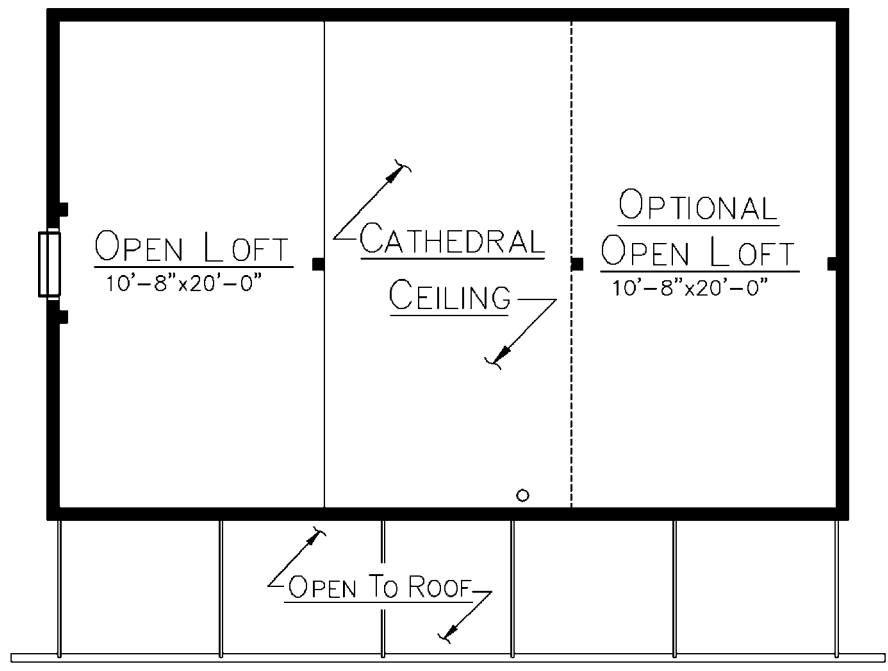

MUSQUASH

CEDAR LOG HOMES
 Log, Hybrid & Timber Homes
Our past. Your future.

P.O. Box 72
 Houlton, ME 04730
 800-341-1566
 www.wardcedarloghomes.com

First Floor
 640 Sq. Ft.

Loft
 215 Sq. Ft.

FLOOR PLAN

LOFT PLAN