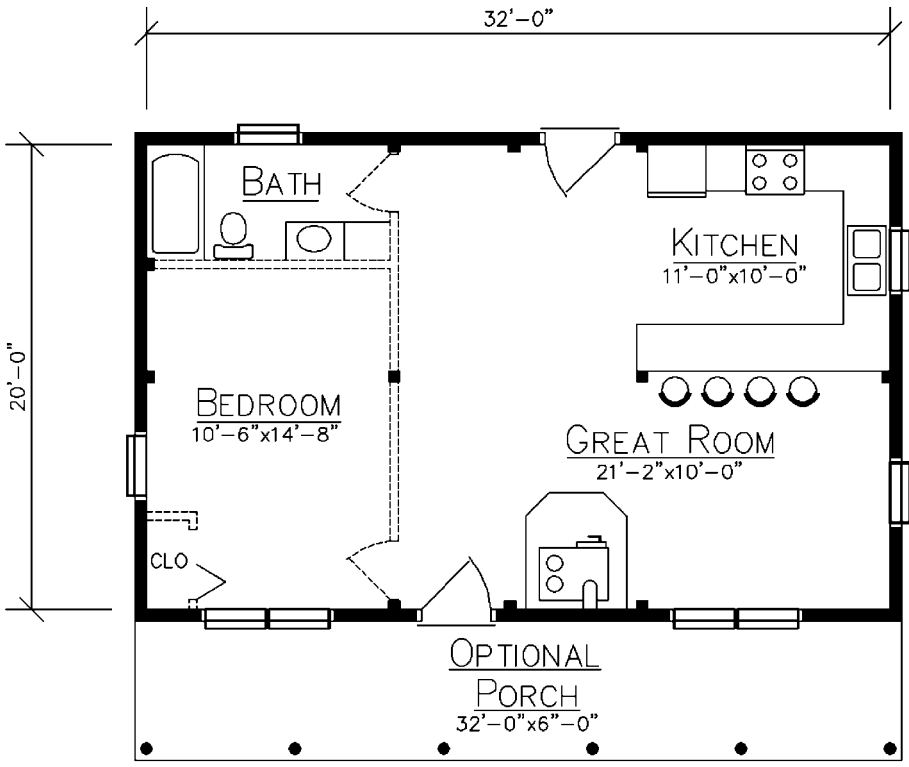

MUSQUASH

CEDAR LOG HOMES
 Log, Hybrid & Timber Homes
Our past. Your future.

P.O. Box 72
 Houlton, ME 04730
 800-341-1566
 www.wardcedarloghomes.com

First Floor
 640 Sq. Ft.

Loft
 215 Sq. Ft.

FLOOR PLAN

LOFT PLAN